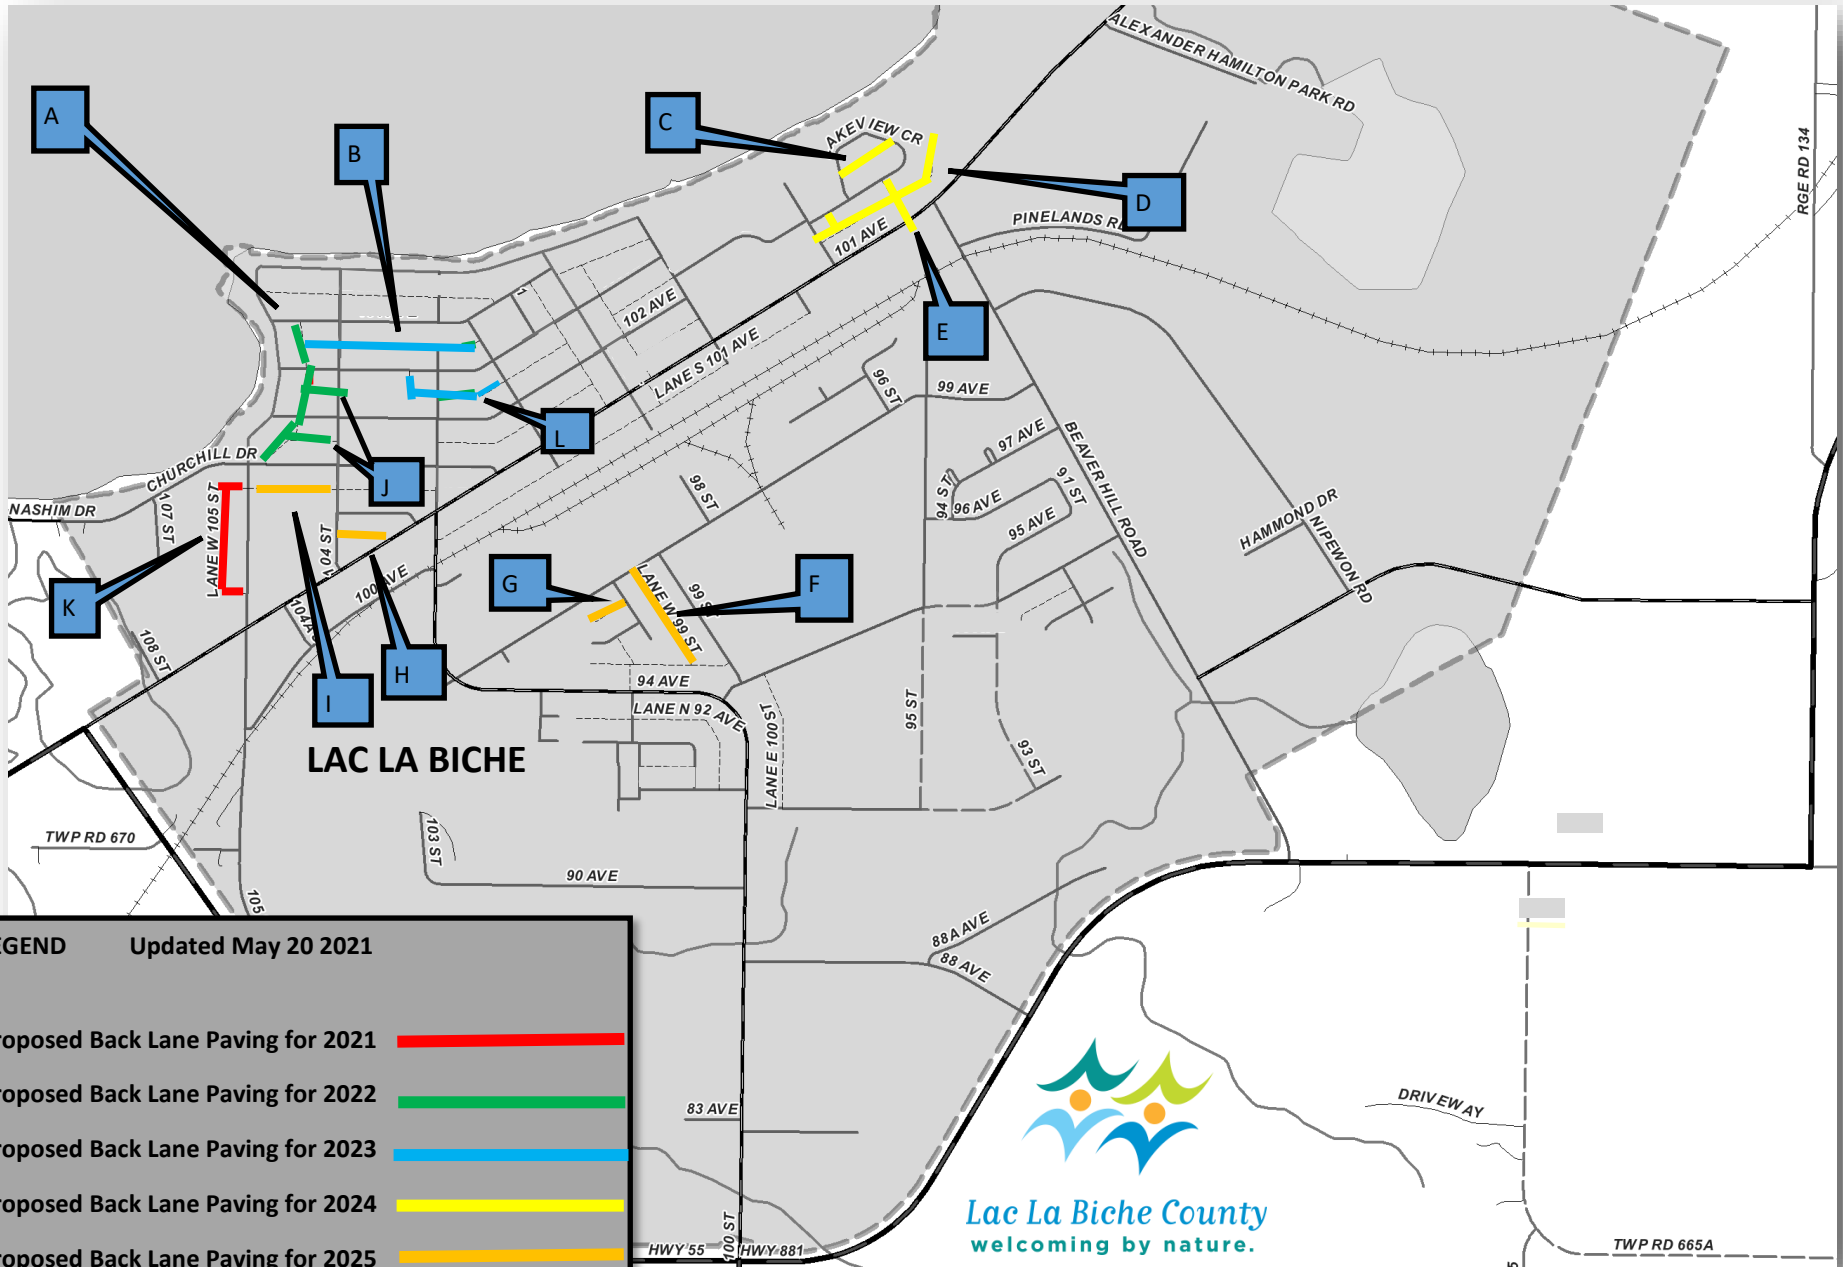

# LLB County Back Lane Paving (Hamlet Of Lac La Biche) 5 Year Plan

**LEGEND Updated May 20 2021**

- Proposed Back Lane Paving for 2021 (Red line)
- Proposed Back Lane Paving for 2022 (Green line)
- Proposed Back Lane Paving for 2023 (Blue line)
- Proposed Back Lane Paving for 2024 (Yellow line)
- Proposed Back Lane Paving for 2025 (Orange line)