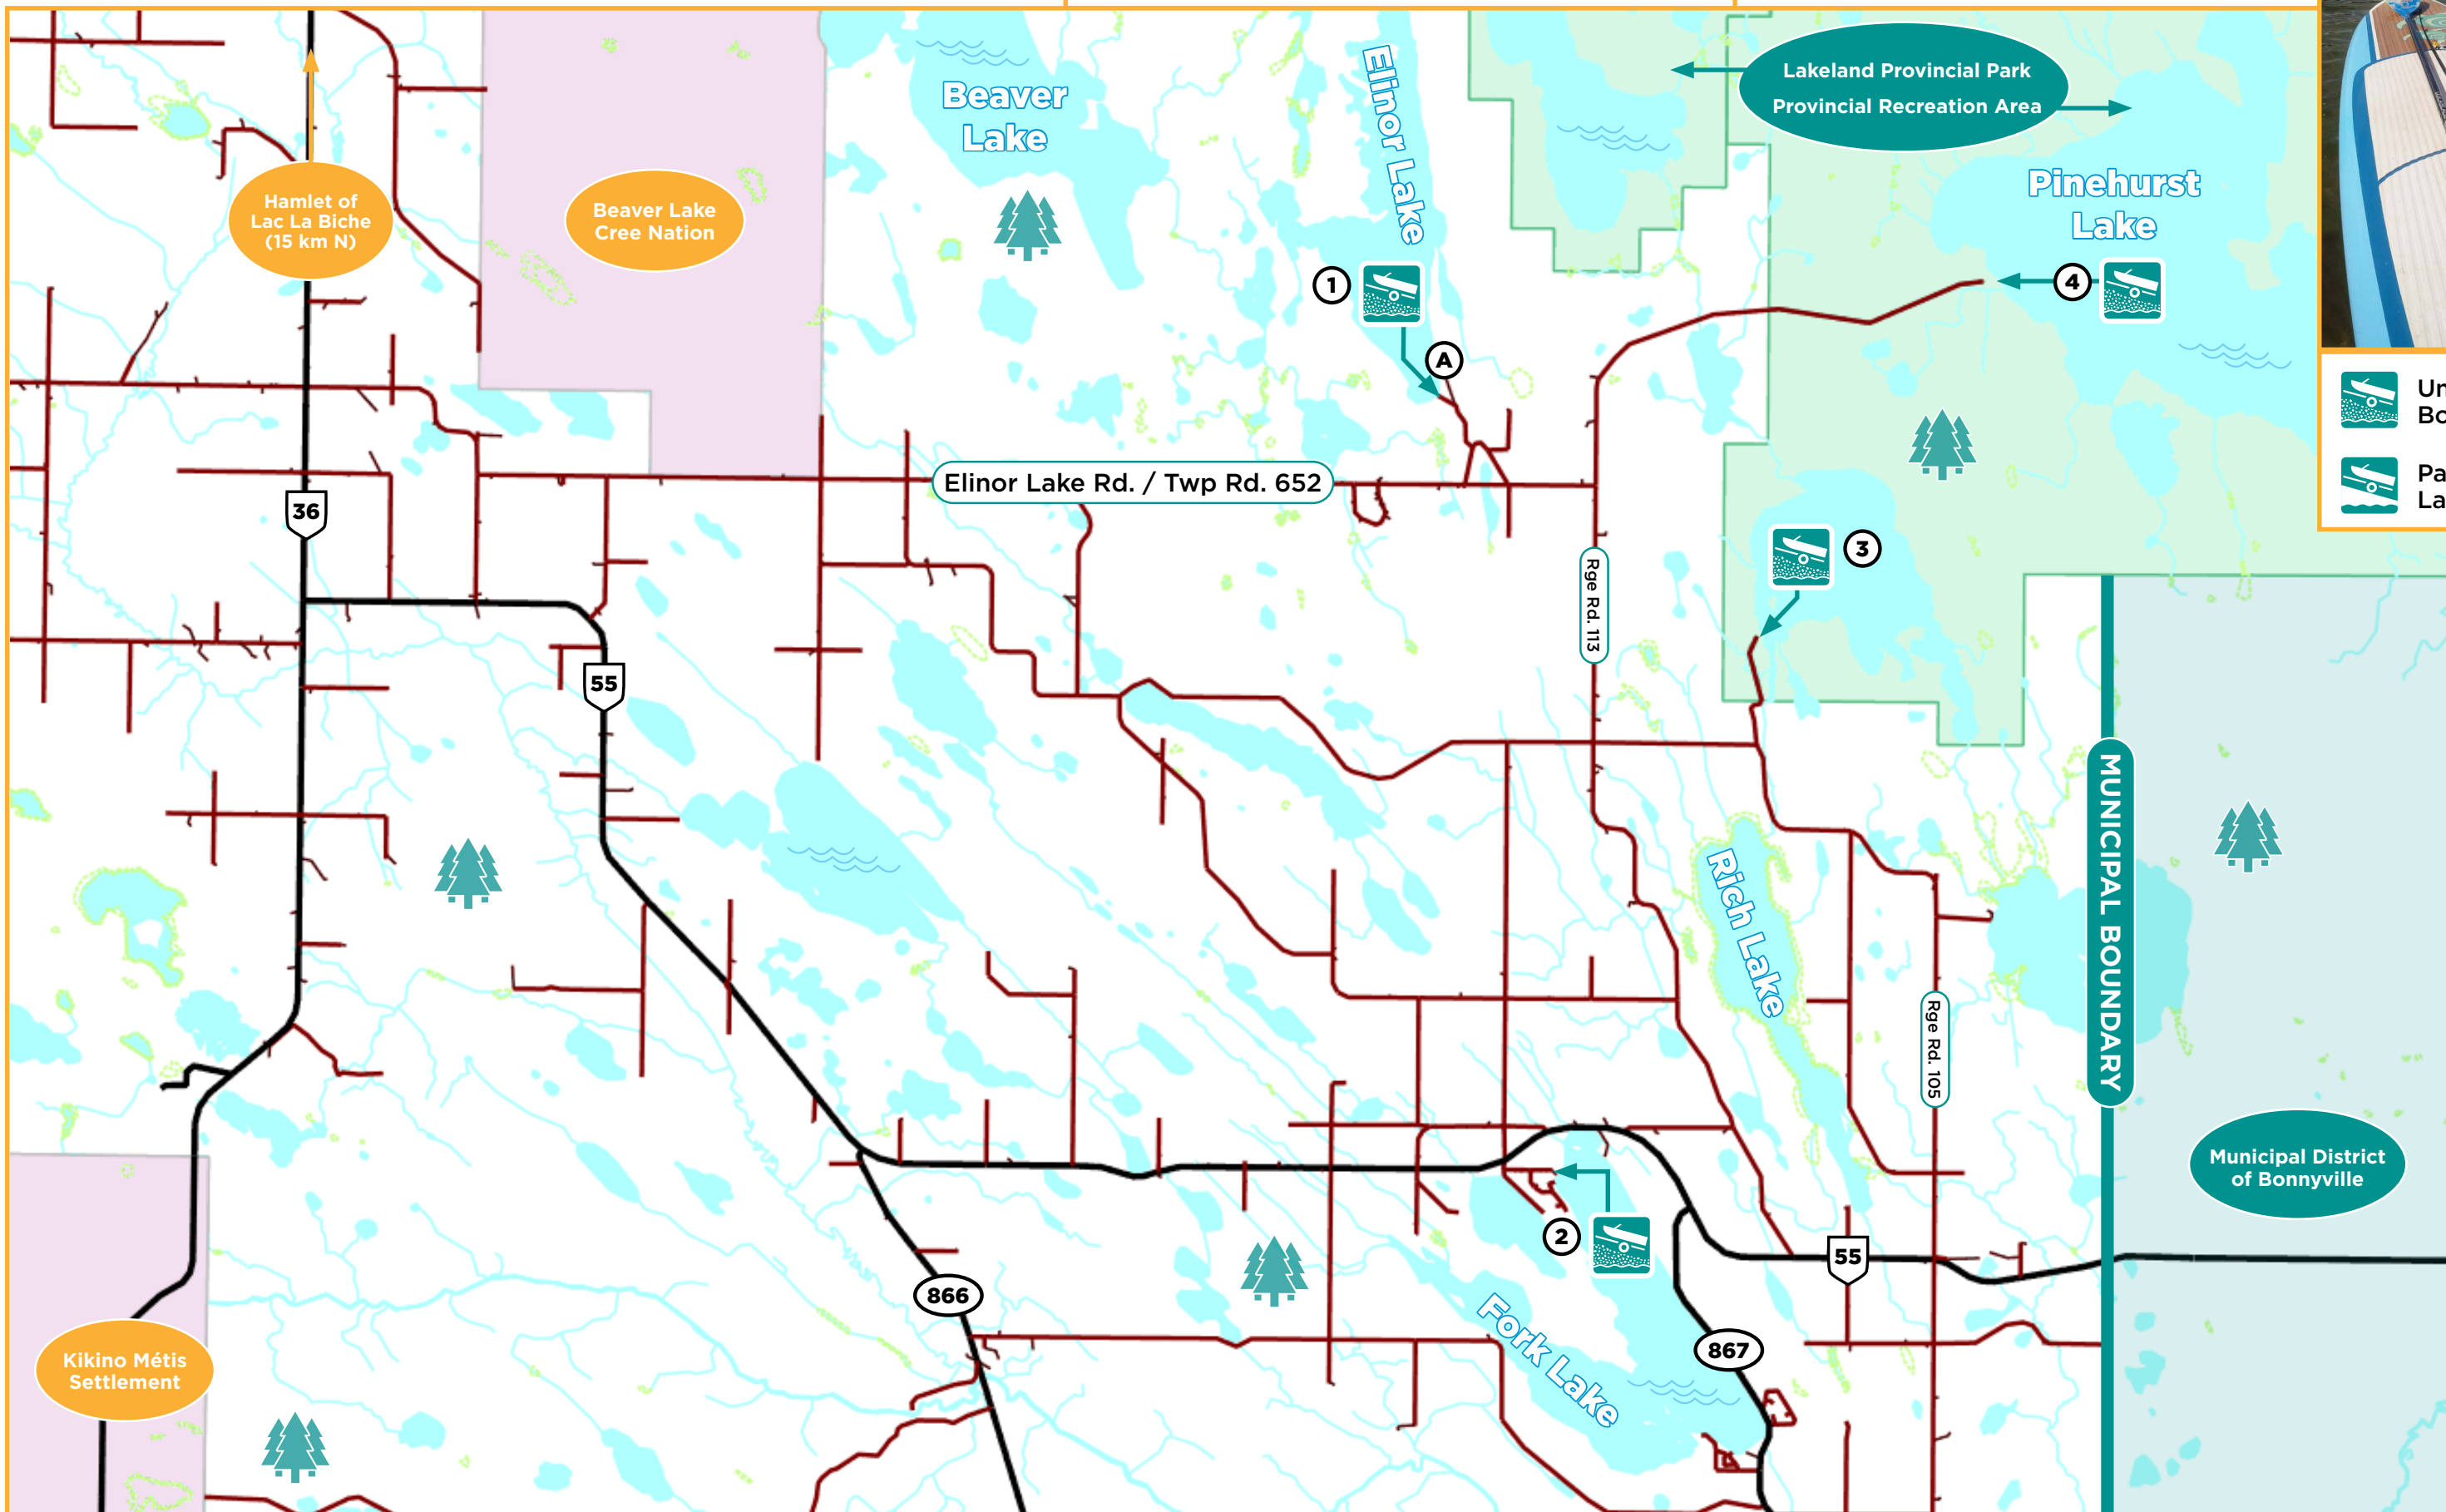

Boat Launches in Southern Lac La Biche County

Boat Launches

- ① Elinor Lake
- ② Fork Lake

- ③ Ironwood Lake (Lakeland Provincial Recreation Area)
- ④ Pinehurst Lake (Lakeland Provincial Recreation Area)

- Ⓐ Elinor Lake Resort & Elinor Lake Getaway

Photo: Jaclyn Denman

- Unpaved Boat Launch
- Paved Boat Launch