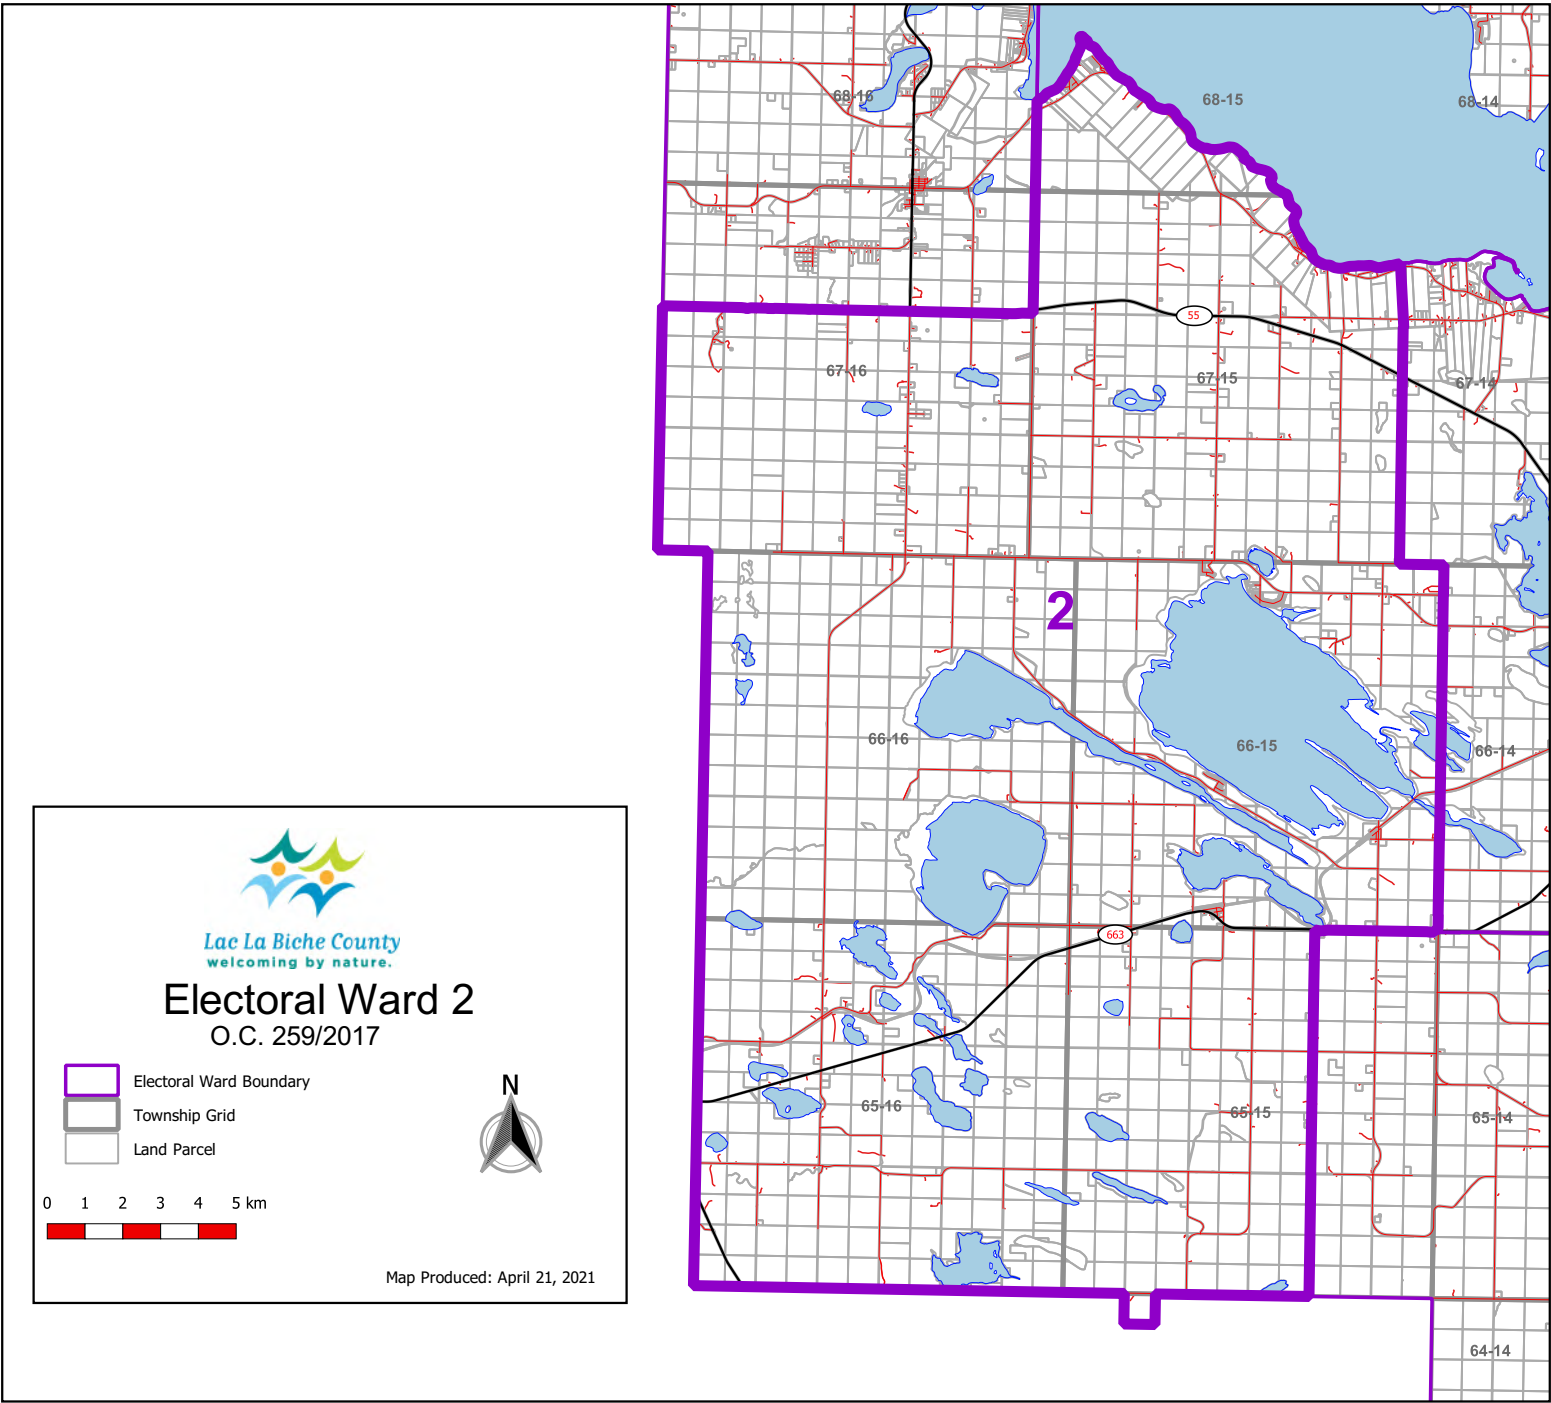

# Electoral Ward 1

O.C. 259/2017

- Electoral Ward Boundary
- Township Grid
- Land Parcel
- First Nation / Metis Settlement

Map Produced: April 21, 2021

  
**Lac La Biche County**  
 welcoming by nature.

## Electoral Ward 2

O.C. 259/2017

-  Electoral Ward Boundary
-  Township Grid
-  Land Parcel

  
 N

  
 0 1 2 3 4 5 km

Map Produced: April 21, 2021

Lac La Biche County  
welcoming by nature.

# Electoral Ward 3

O.C. 259/2017

-  Electoral Ward Boundary
-  Township Grid
-  Land Parcel

Map Produced: April 21, 2021

  
**Lac La Biche County**  
 welcoming by nature.