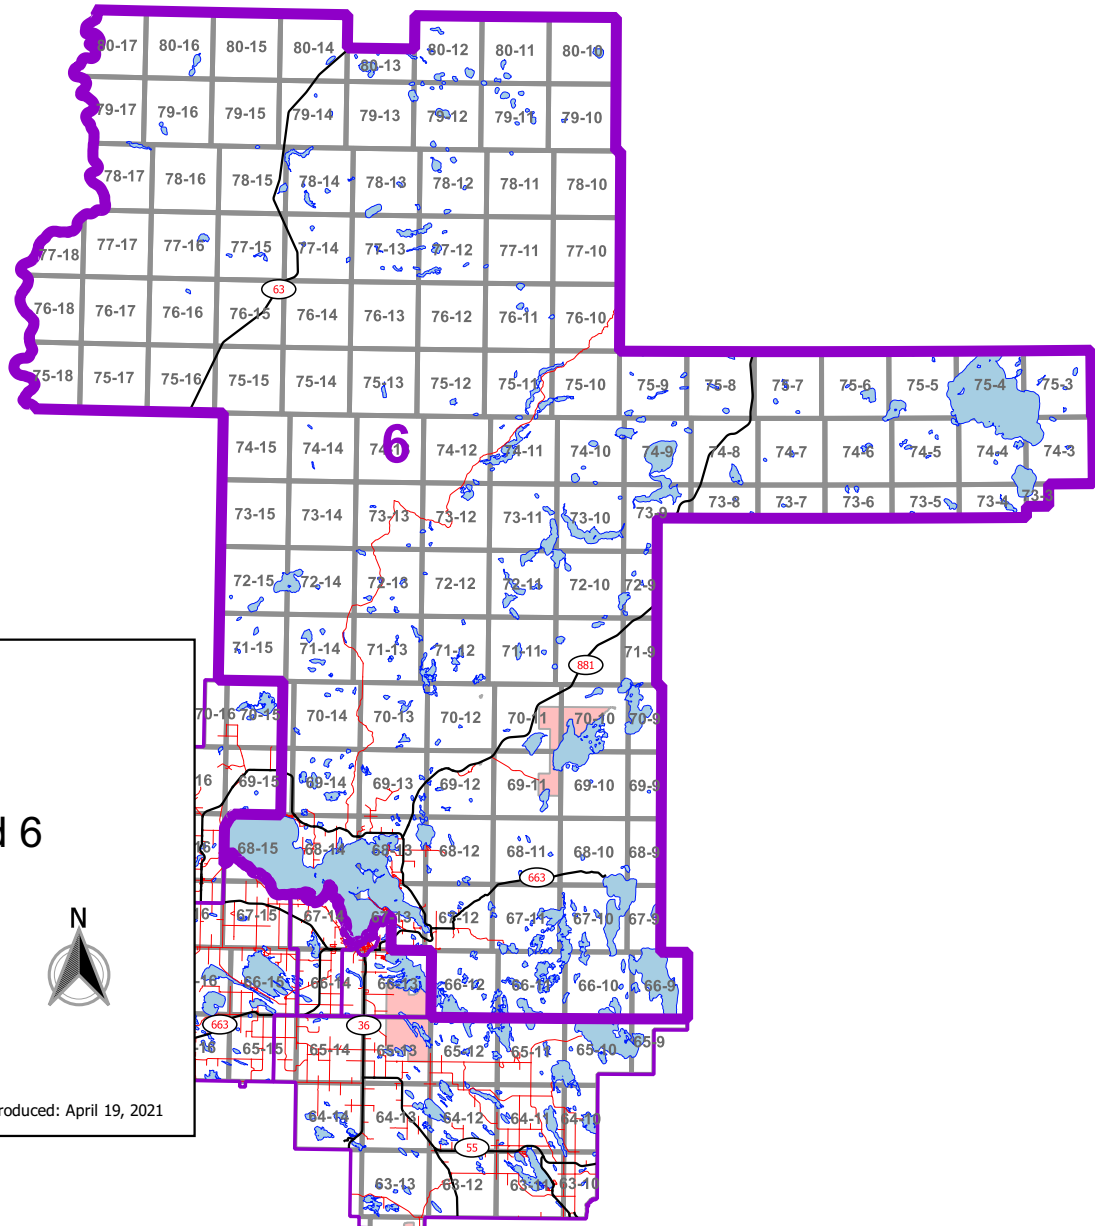

# Electoral Ward 1

O.C. 259/2017

- Electoral Ward Boundary
- Township Grid
- Land Parcel
- First Nation / Metis Settlement

Map Produced: April 21, 2021

  
**Lac La Biche County**  
 welcoming by nature.

## Electoral Ward 2

O.C. 259/2017

-  Electoral Ward Boundary
-  Township Grid
-  Land Parcel

  
 N

  
 0 1 2 3 4 5 km

Map Produced: April 21, 2021

Lac La Biche County  
welcoming by nature.

# Electoral Ward 3

O.C. 259/2017

-  Electoral Ward Boundary
-  Township Grid
-  Land Parcel

Map Produced: April 21, 2021

  
**Lac La Biche County**  
 welcoming by nature.

## Electoral Ward 6

O.C. 259/2017

-  Electoral Ward Boundary
-  Township Grid
-  Land Parcel
-  First Nation/Metis Settlement

Map Produced: April 19, 2021