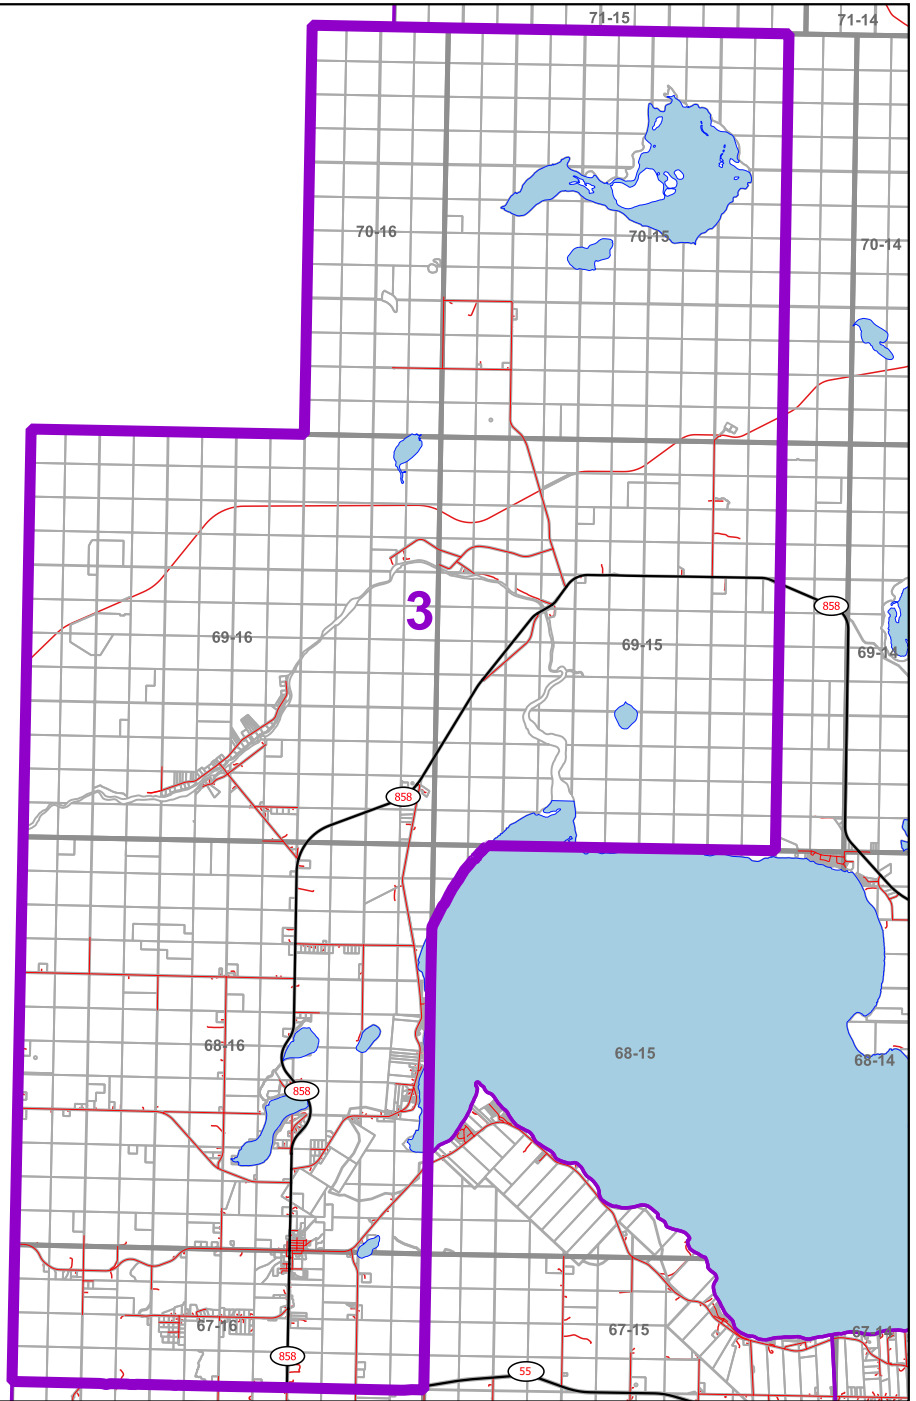

# Electoral Ward 1

O.C. 259/2017

- Electoral Ward Boundary
- Township Grid
- Land Parcel
- First Nation / Metis Settlement

Map Produced: April 21, 2021

  
**Lac La Biche County**  
 welcoming by nature.

## Electoral Ward 2

O.C. 259/2017

-  Electoral Ward Boundary
-  Township Grid
-  Land Parcel

  
 N

  
 0 1 2 3 4 5 km

Map Produced: April 21, 2021

Lac La Biche County  
welcoming by nature.

# Electoral Ward 3

O.C. 259/2017

-  Electoral Ward Boundary
-  Township Grid
-  Land Parcel

Map Produced: April 21, 2021

  
**Lac La Biche County**  
 welcoming by nature.