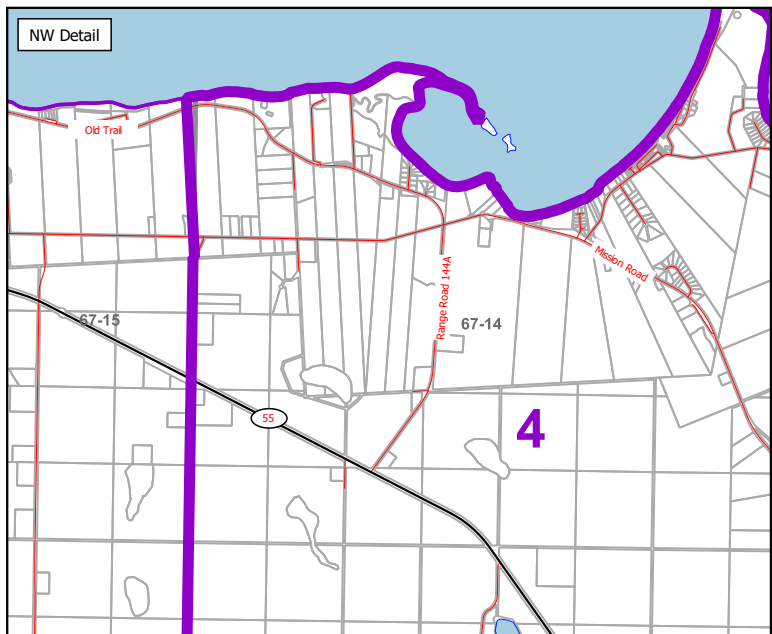

## Electoral Ward 2

O.C. 259/2017

-  Electoral Ward Boundary
-  Township Grid
-  Land Parcel

  
 N

  
 0 1 2 3 4 5 km

Map Produced: April 21, 2021

Lac La Biche County  
welcoming by nature.

# Electoral Ward 3

O.C. 259/2017

-  Electoral Ward Boundary
-  Township Grid
-  Land Parcel

Map Produced: April 21, 2021

  
**Lac La Biche County**  
 welcoming by nature.

## Electoral Ward 6

O.C. 259/2017

-  Electoral Ward Boundary
-  Township Grid
-  Land Parcel
-  First Nation/Metis Settlement

Map Produced: April 19, 2021