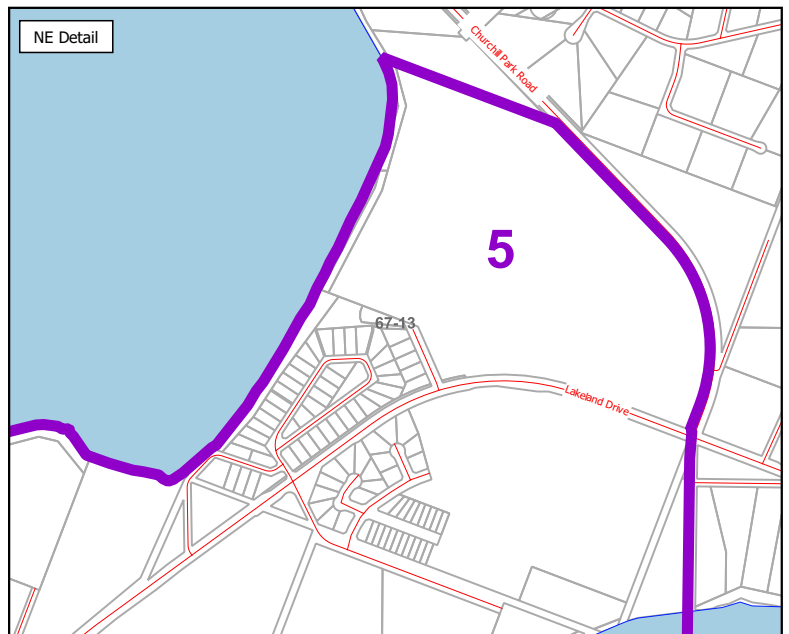

## Electoral Ward 2

O.C. 259/2017

-  Electoral Ward Boundary
-  Township Grid
-  Land Parcel

  
 N

  
 0 1 2 3 4 5 km

Map Produced: April 21, 2021

Lac La Biche County  
welcoming by nature.

# Electoral Ward 3

O.C. 259/2017

-  Electoral Ward Boundary
-  Township Grid
-  Land Parcel

Map Produced: April 21, 2021

  
**Lac La Biche County**  
 welcoming by nature.

## Electoral Ward 6

O.C. 259/2017

-  Electoral Ward Boundary
-  Township Grid
-  Land Parcel
-  First Nation/Metis Settlement

Map Produced: April 19, 2021