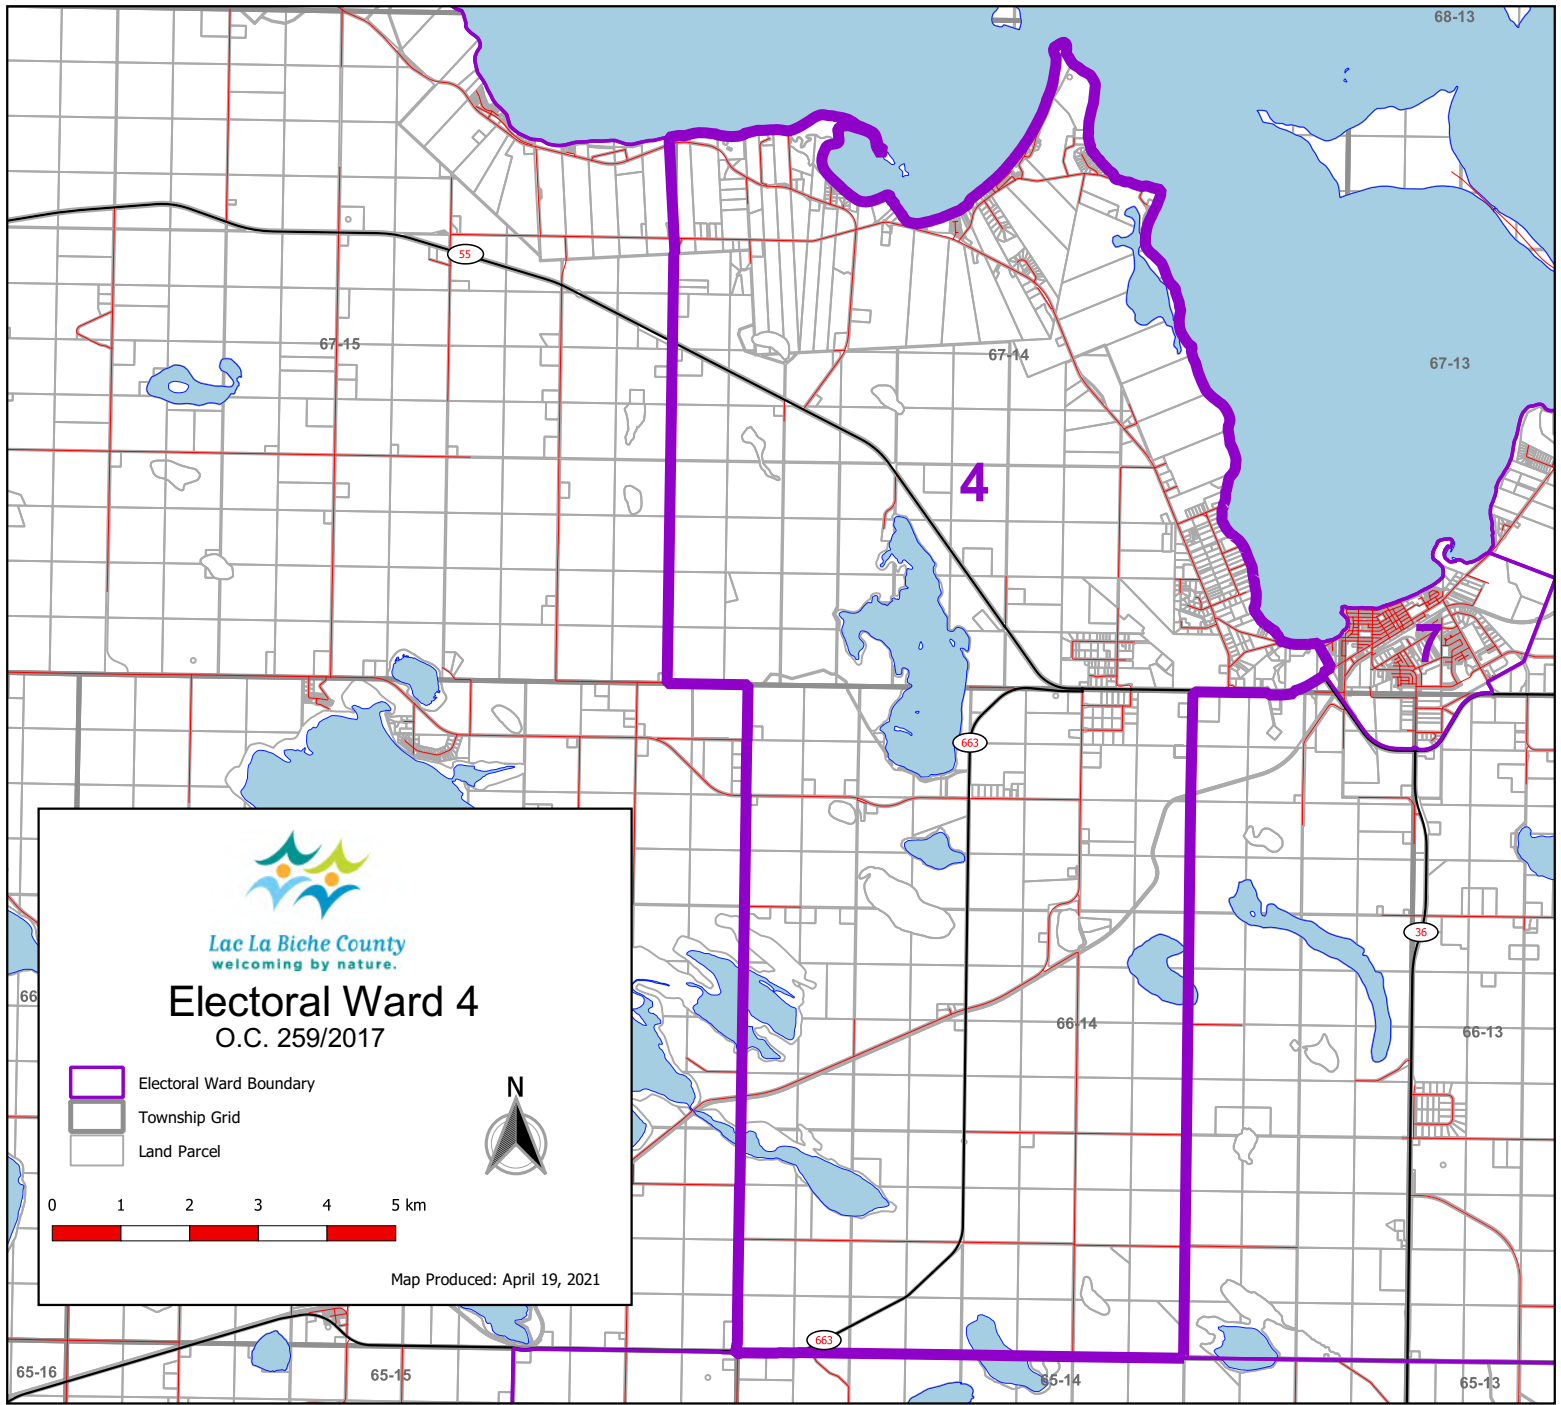

## Electoral Ward 2

O.C. 259/2017

-  Electoral Ward Boundary
-  Township Grid
-  Land Parcel

  
 N

  
 0 1 2 3 4 5 km

Map Produced: April 21, 2021

Lac La Biche County  
welcoming by nature.

# Electoral Ward 3

O.C. 259/2017

-  Electoral Ward Boundary
-  Township Grid
-  Land Parcel

Map Produced: April 21, 2021

  
**Lac La Biche County**  
 welcoming by nature.