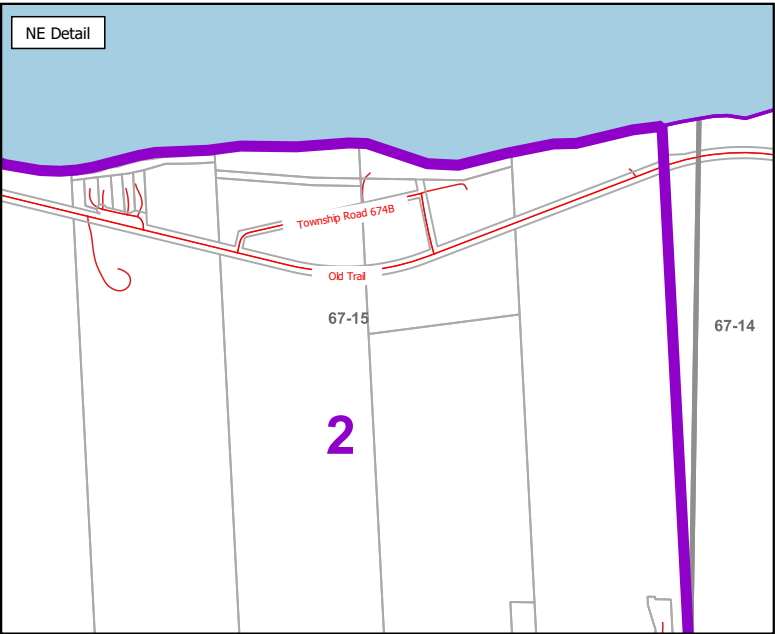

# Electoral Ward 1

O.C. 259/2017

- Electoral Ward Boundary
- Township Grid
- Land Parcel
- First Nation / Metis Settlement

Map Produced: April 21, 2021

  
**Lac La Biche County**  
 welcoming by nature.

## Electoral Ward 2

O.C. 259/2017

-  Electoral Ward Boundary
-  Township Grid
-  Land Parcel

  
 N

  
 0 1 2 3 4 5 km

Map Produced: April 21, 2021

Lac La Biche County  
welcoming by nature.

# Electoral Ward 3

O.C. 259/2017

-  Electoral Ward Boundary
-  Township Grid
-  Land Parcel

Map Produced: April 21, 2021

  
**Lac La Biche County**  
 welcoming by nature.