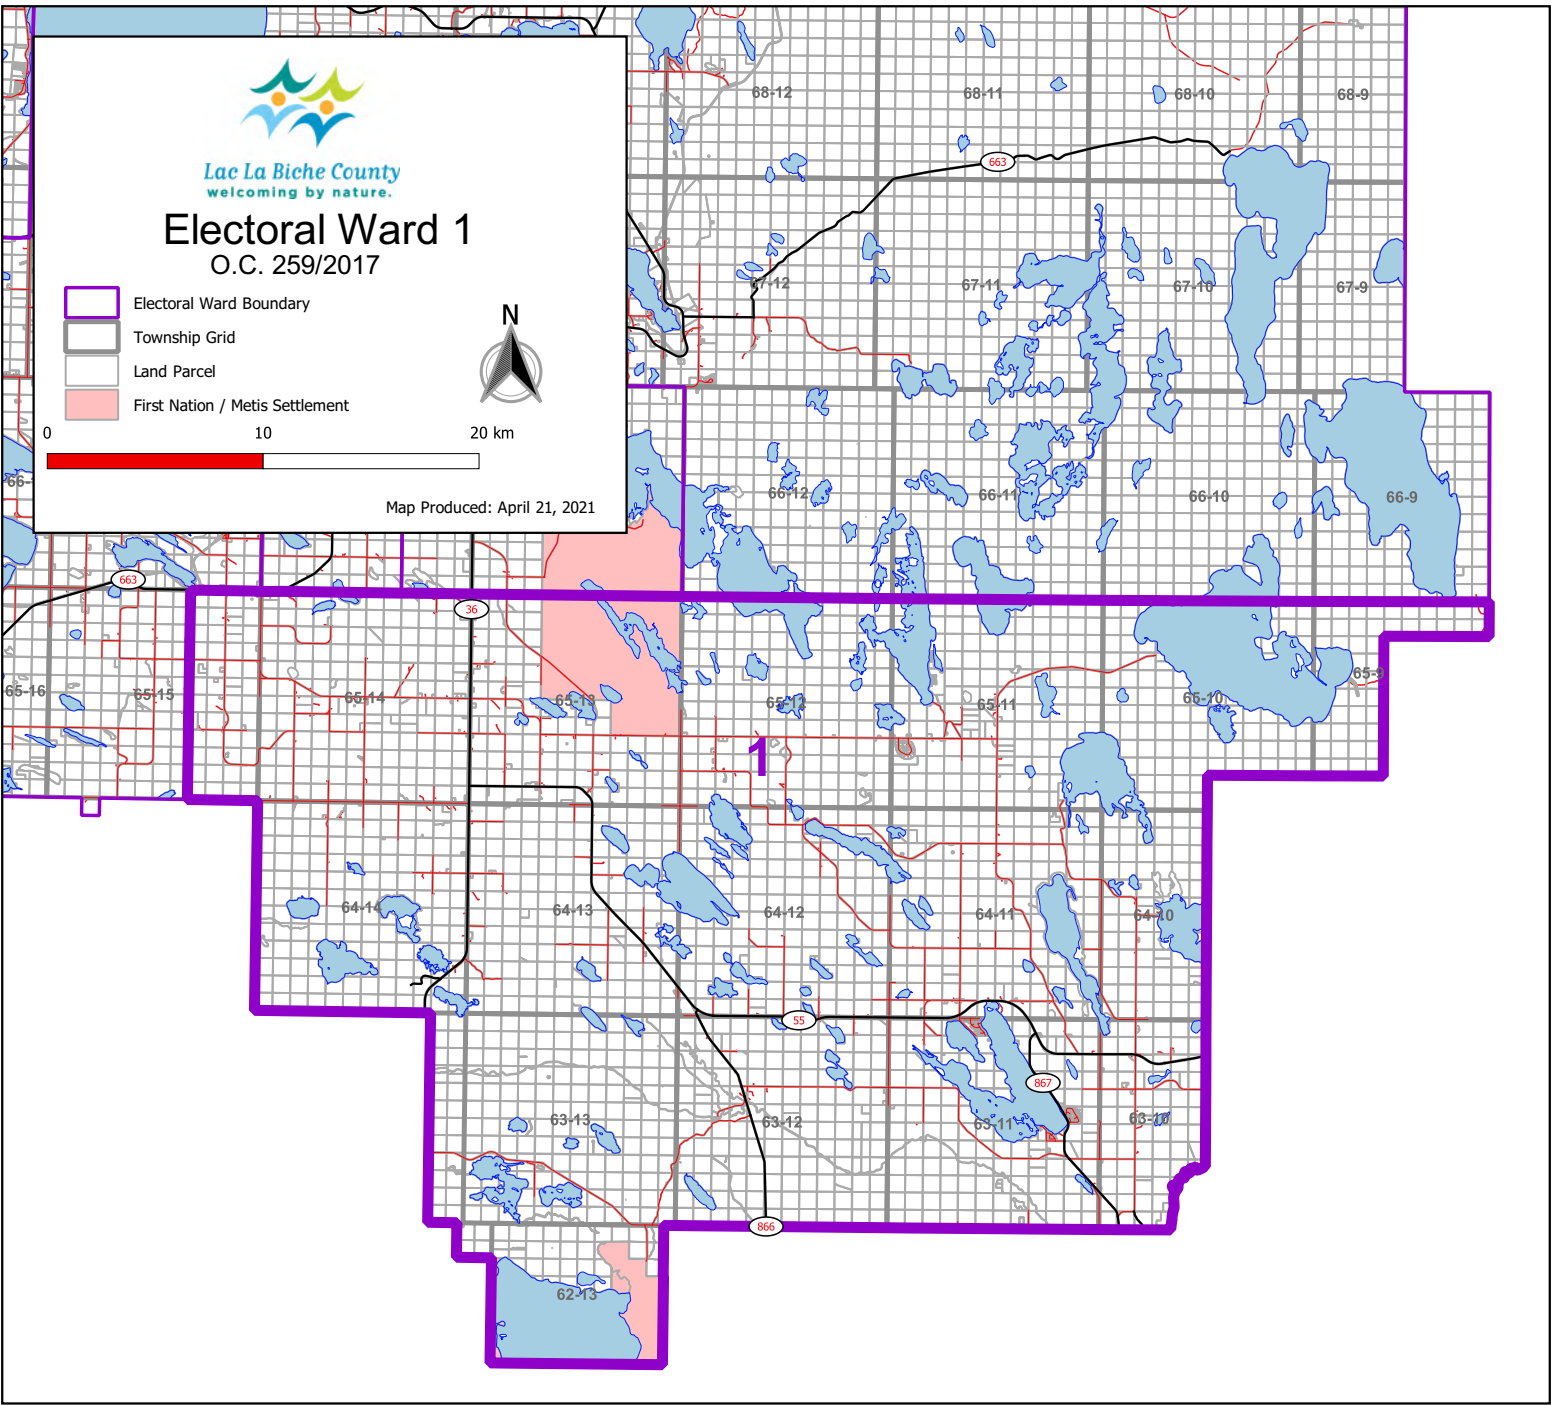

# Electoral Ward Boundaries

O.C. 259/2017

- Electoral Ward Boundary
- Township Grid
- First Nation/Metis Settlement

# Electoral Ward 1

O.C. 259/2017

- Electoral Ward Boundary
- Township Grid
- Land Parcel
- First Nation / Metis Settlement

Map Produced: April 21, 2021

  
**Lac La Biche County**  
 welcoming by nature.

## Electoral Ward 2

O.C. 259/2017

-  Electoral Ward Boundary
-  Township Grid
-  Land Parcel

  
 N

  
 0 1 2 3 4 5 km

Map Produced: April 21, 2021

Lac La Biche County  
welcoming by nature.

# Electoral Ward 3

O.C. 259/2017

-  Electoral Ward Boundary
-  Township Grid
-  Land Parcel

Map Produced: April 21, 2021

  
**Lac La Biche County**  
 welcoming by nature.