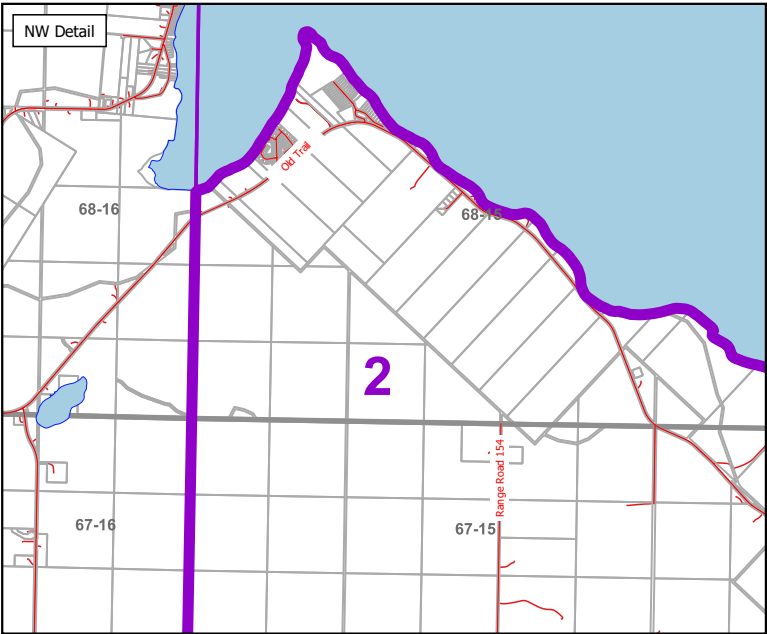

# Electoral Ward 1

O.C. 259/2017

- Electoral Ward Boundary
- Township Grid
- Land Parcel
- First Nation / Metis Settlement

Map Produced: April 21, 2021

  
**Lac La Biche County**  
 welcoming by nature.

## Electoral Ward 2

O.C. 259/2017

-  Electoral Ward Boundary
-  Township Grid
-  Land Parcel

  
 N

  
 0 1 2 3 4 5 km

Map Produced: April 21, 2021

Lac La Biche County  
welcoming by nature.

# Electoral Ward 3

O.C. 259/2017

-  Electoral Ward Boundary
-  Township Grid
-  Land Parcel

Map Produced: April 21, 2021

  
**Lac La Biche County**  
 welcoming by nature.