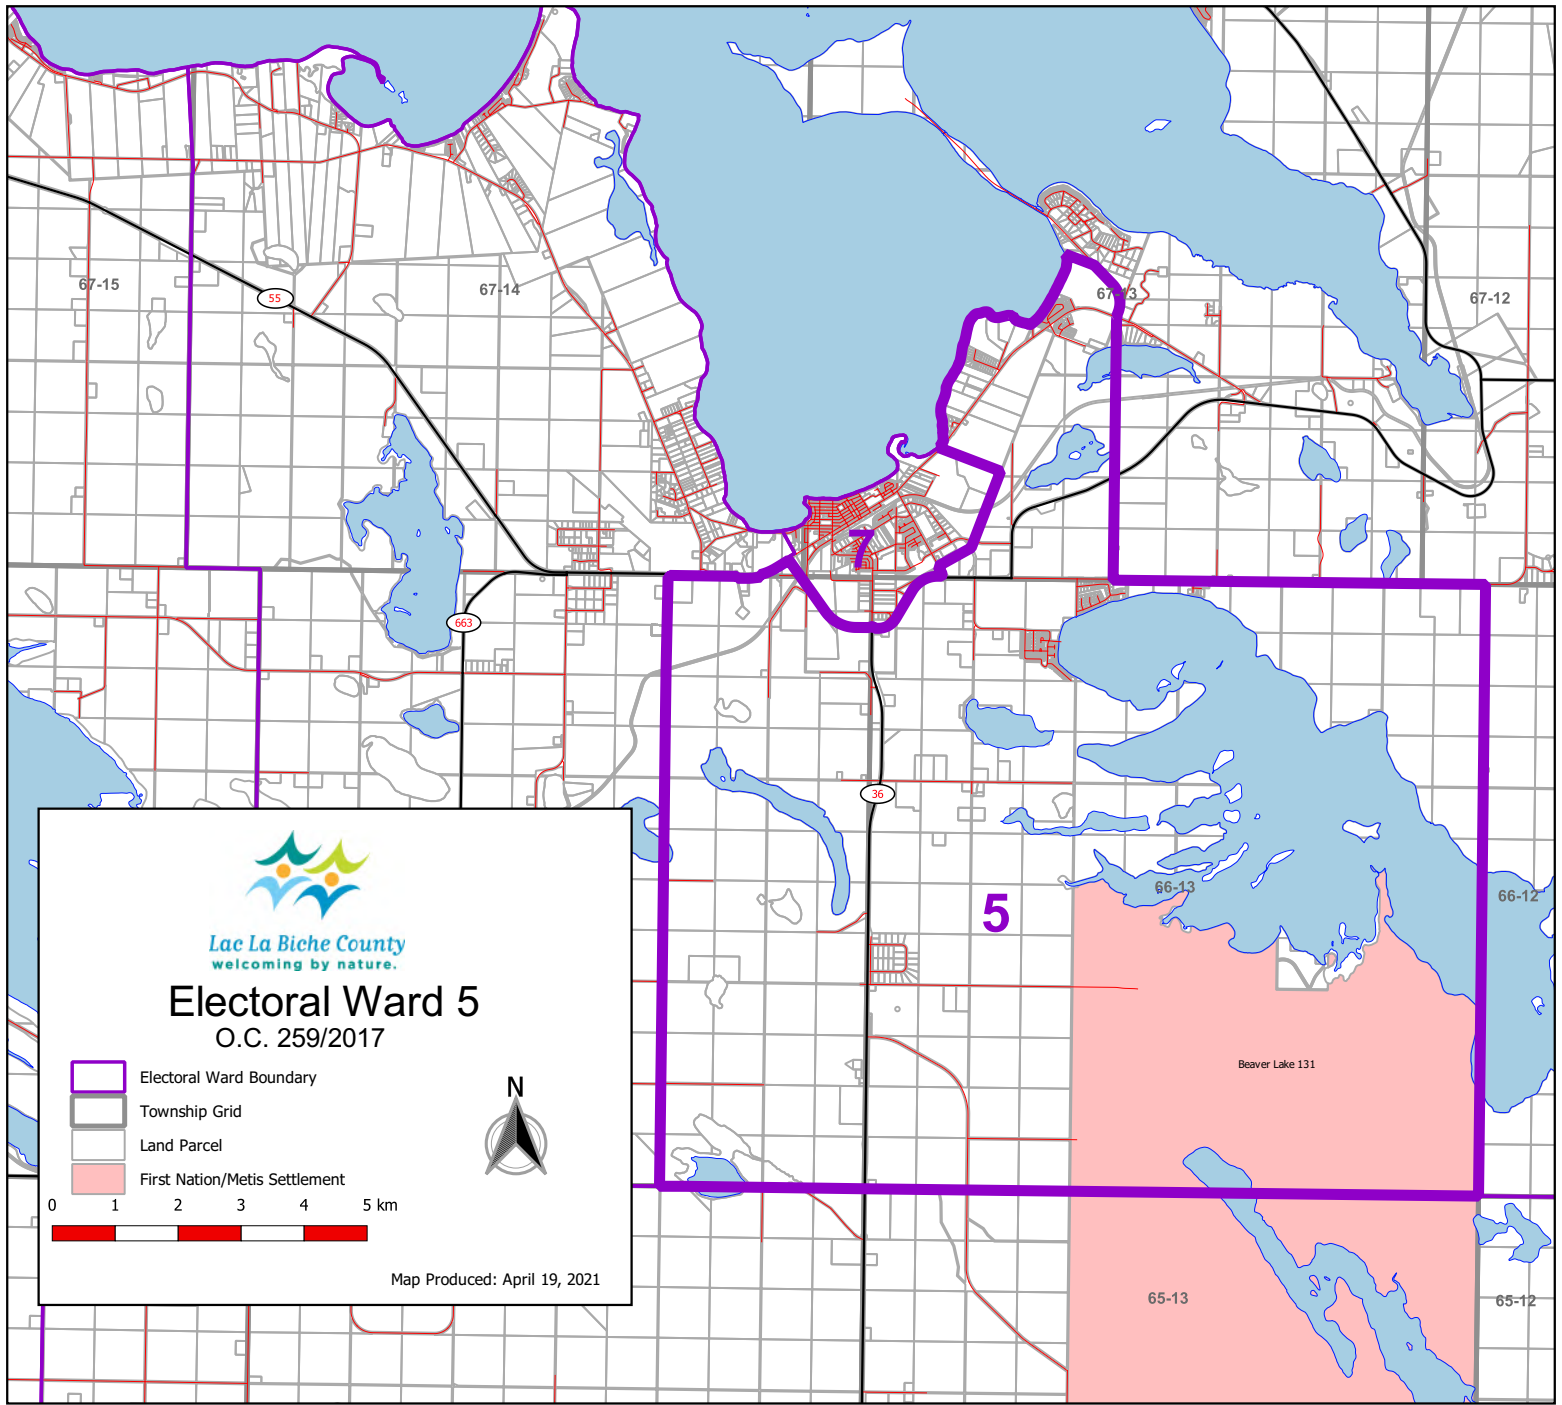

## Electoral Ward 2

O.C. 259/2017

-  Electoral Ward Boundary
-  Township Grid
-  Land Parcel

  
 N

  
 0 1 2 3 4 5 km

Map Produced: April 21, 2021

Lac La Biche County  
welcoming by nature.

# Electoral Ward 3

O.C. 259/2017

-  Electoral Ward Boundary
-  Township Grid
-  Land Parcel

Map Produced: April 21, 2021

  
**Lac La Biche County**  
 welcoming by nature.