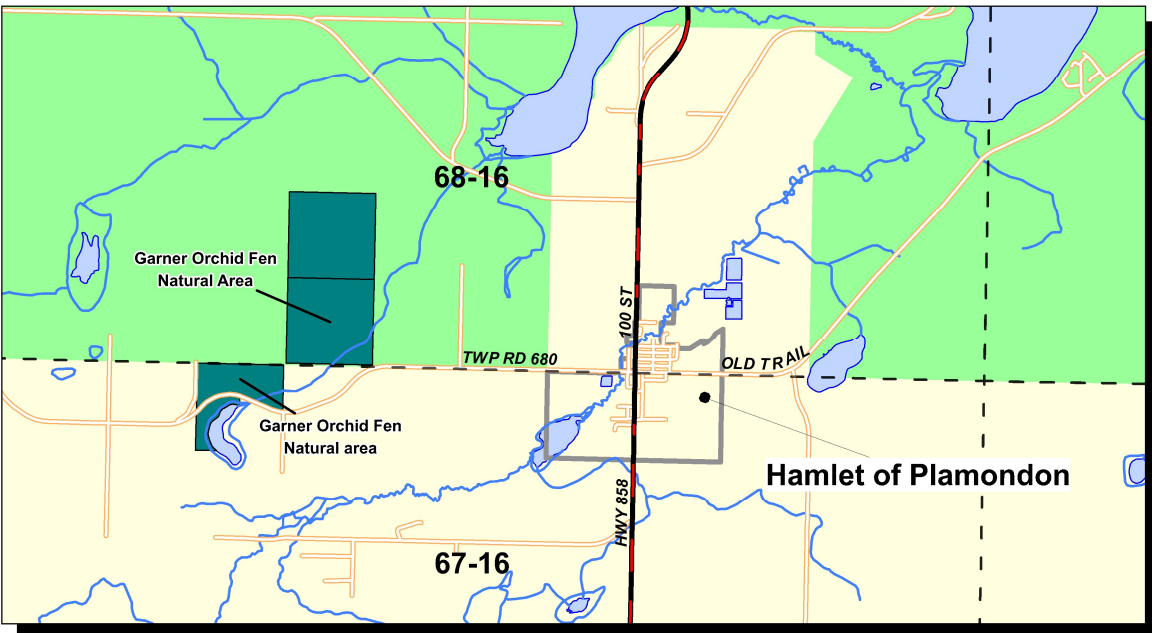

Fire Permitting Areas

- Alberta Agricultural and Forestry
- Alberta Environment and Parks
- Lac La Biche County

Crow Lake Ecological Reserve

NOTICE AND DISCLAIMER
 Lac La Biche County makes available for the use of ratepayers and developers this mapping and GIS information. Lac La Biche County does not warrant the accuracy of this information; individuals rely upon the information at their own risk. Lac La Biche County is not responsible for the accuracy, reliability, completeness, relevancy or timeliness of this information and users should confirm all information with qualified and trained persons, in accordance with the unique requirements of each project or development. Lac La Biche County accepts no responsibility for any loss, damage, injury or consequential damages to persons or property arising out of or connected with the use of this information.