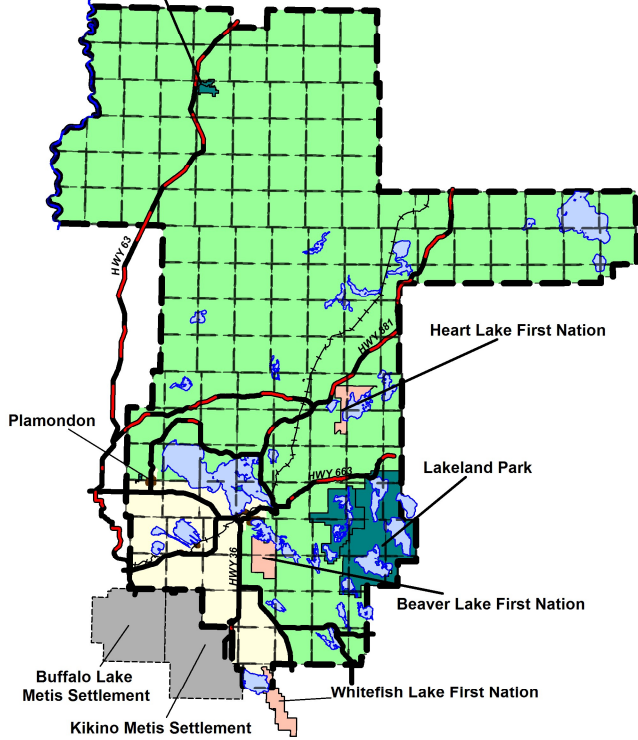

Fire Permitting Areas

- Alberta Agricultural and Forestry
- Alberta Environment and Parks
- Lac La Biche County

Crow Lake Ecological Reserve

NOTICE AND DISCLAIMER
 Lac La Biche County makes available for the use of ratepayers and developers this mapping and GIS information. Lac La Biche County does not warrant the accuracy of this information; individuals rely upon the information at their own risk. Lac La Biche County is not responsible for the accuracy, reliability, completeness, relevancy or timeliness of this information and users should confirm all information with qualified and trained persons, in accordance with the unique requirements of each project or development. Lac La Biche County accepts no responsibility for any loss, damage, injury or consequential damages to persons or property arising out of or connected with the use of this information.