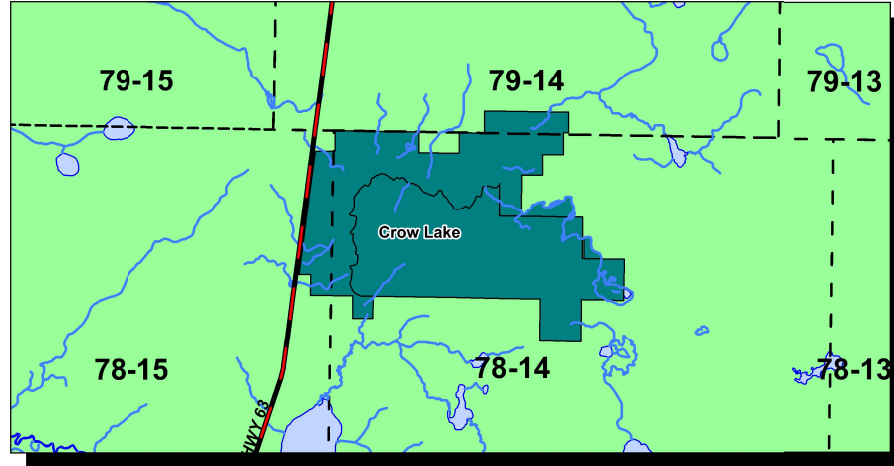

Fire Permitting Areas

- Alberta Agricultural and Forestry
- Alberta Environment and Parks
- Lac La Biche County

Crow Lake Ecological Reserve

NOTICE AND DISCLAIMER
 Lac La Biche County makes available for the use of ratepayers and developers this mapping and GIS information. Lac La Biche County does not warrant the accuracy of this information; individuals rely upon the information at their own risk. Lac La Biche County is not responsible for the accuracy, reliability, completeness, relevancy or timeliness of this information and users should confirm all information with qualified and trained persons, in accordance with the unique requirements of each project or development. Lac La Biche County accepts no responsibility for any loss, damage, injury or consequential damages to persons or property arising out of or connected with the use of this information.