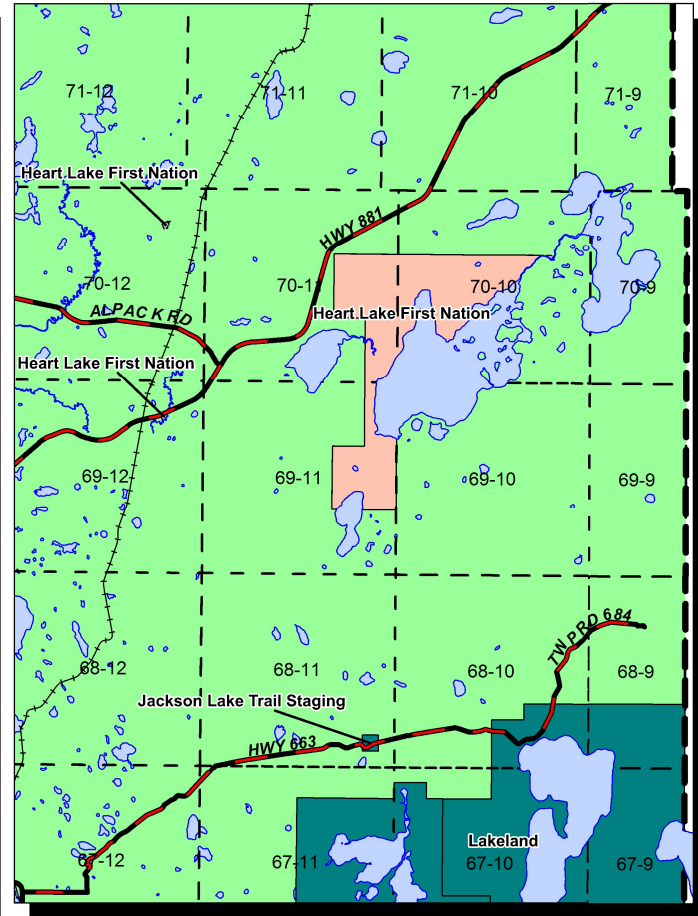

Fire Permitting Areas

- Alberta Agricultural and Forestry
- Alberta Environment and Parks
- Lac La Biche County

Crow Lake Ecological Reserve

NOTICE AND DISCLAIMER
 Lac La Biche County makes available for the use of ratepayers and developers this mapping and GIS information. Lac La Biche County does not warrant the accuracy of this information; individuals rely upon the information at their own risk. Lac La Biche County is not responsible for the accuracy, reliability, completeness, relevancy or timeliness of this information and users should confirm all information with qualified and trained persons, in accordance with the unique requirements of each project or development. Lac La Biche County accepts no responsibility for any loss, damage, injury or consequential damages to persons or property arising out of or connected with the use of this information.