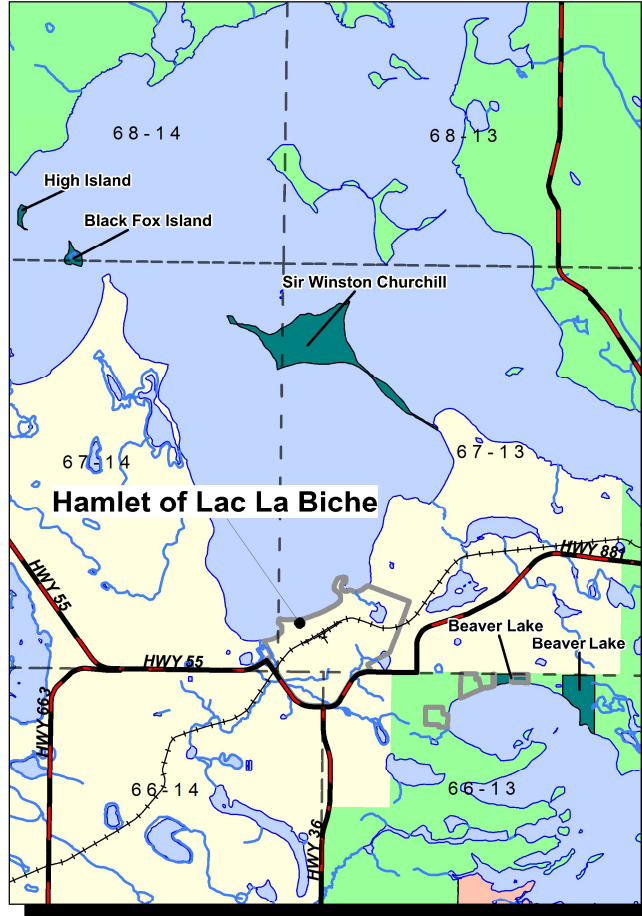

Fire Permitting Areas

- Alberta Agricultural and Forestry
- Alberta Environment and Parks
- Lac La Biche County

Crow Lake Ecological Reserve

NOTICE AND DISCLAIMER
 Lac La Biche County makes available for the use of ratepayers and developers this mapping and GIS information. Lac La Biche County does not warrant the accuracy of this information; individuals rely upon the information at their own risk. Lac La Biche County is not responsible for the accuracy, reliability, completeness, relevancy or timeliness of this information and users should confirm all information with qualified and trained persons, in accordance with the unique requirements of each project or development. Lac La Biche County accepts no responsibility for any loss, damage, injury or consequential damages to persons or property arising out of or connected with the use of this information.