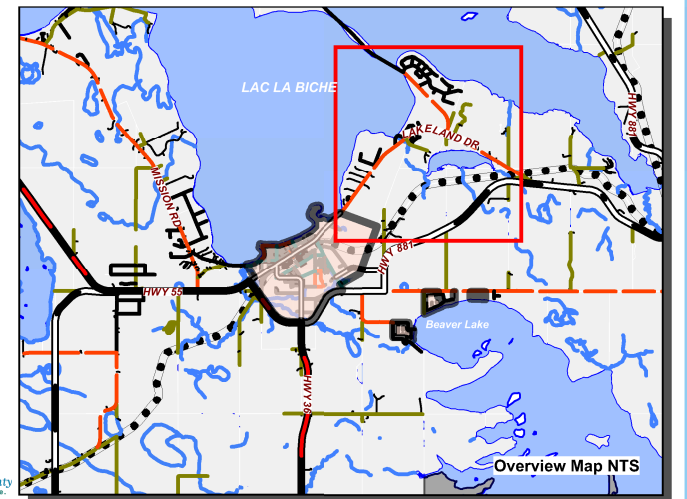

RESIDENTIAL DISTRICTS

- Narrow Lot Single Detached Dwelling (NSD)
- Medium Density Hamlet Residential (MDR)
- Estate Small Lot Residential 1 (ES1)
- Country Residential (CR)
- Mobile Home Community (MHD)
- Resort Recreational (RR)
- Rural Residential Work/Live (RRW)
- Low Density Residential (LDR)
- High Density Hamlet Residential (HDR)
- Estate Small Lot Residential 2 (ES2)
- On-site Estate Residential 1 (OE1)
- On-site Estate Residential 2 (OE2)
- Restricted Residential Large Lot (RR)

DIRECT CONTROL DISTRICTS

- Direct Control 1 (DC1)
- Direct Control 2 (DC2)
- Direct Control 3 (DC3)

RESOURCES DISTRICTS

- Agricultural (AG)
- Crown Land (CL)

Scale 1:20,000

Map Sheet Updated: September 2017
 Compiled from the Rural Cadastral Digital Base May 2017
 Spatial Data Warehouse Ltd.
 © Lac La Biche County 2017 All Rights Reserved.
 Not to be copied in whole or in part.