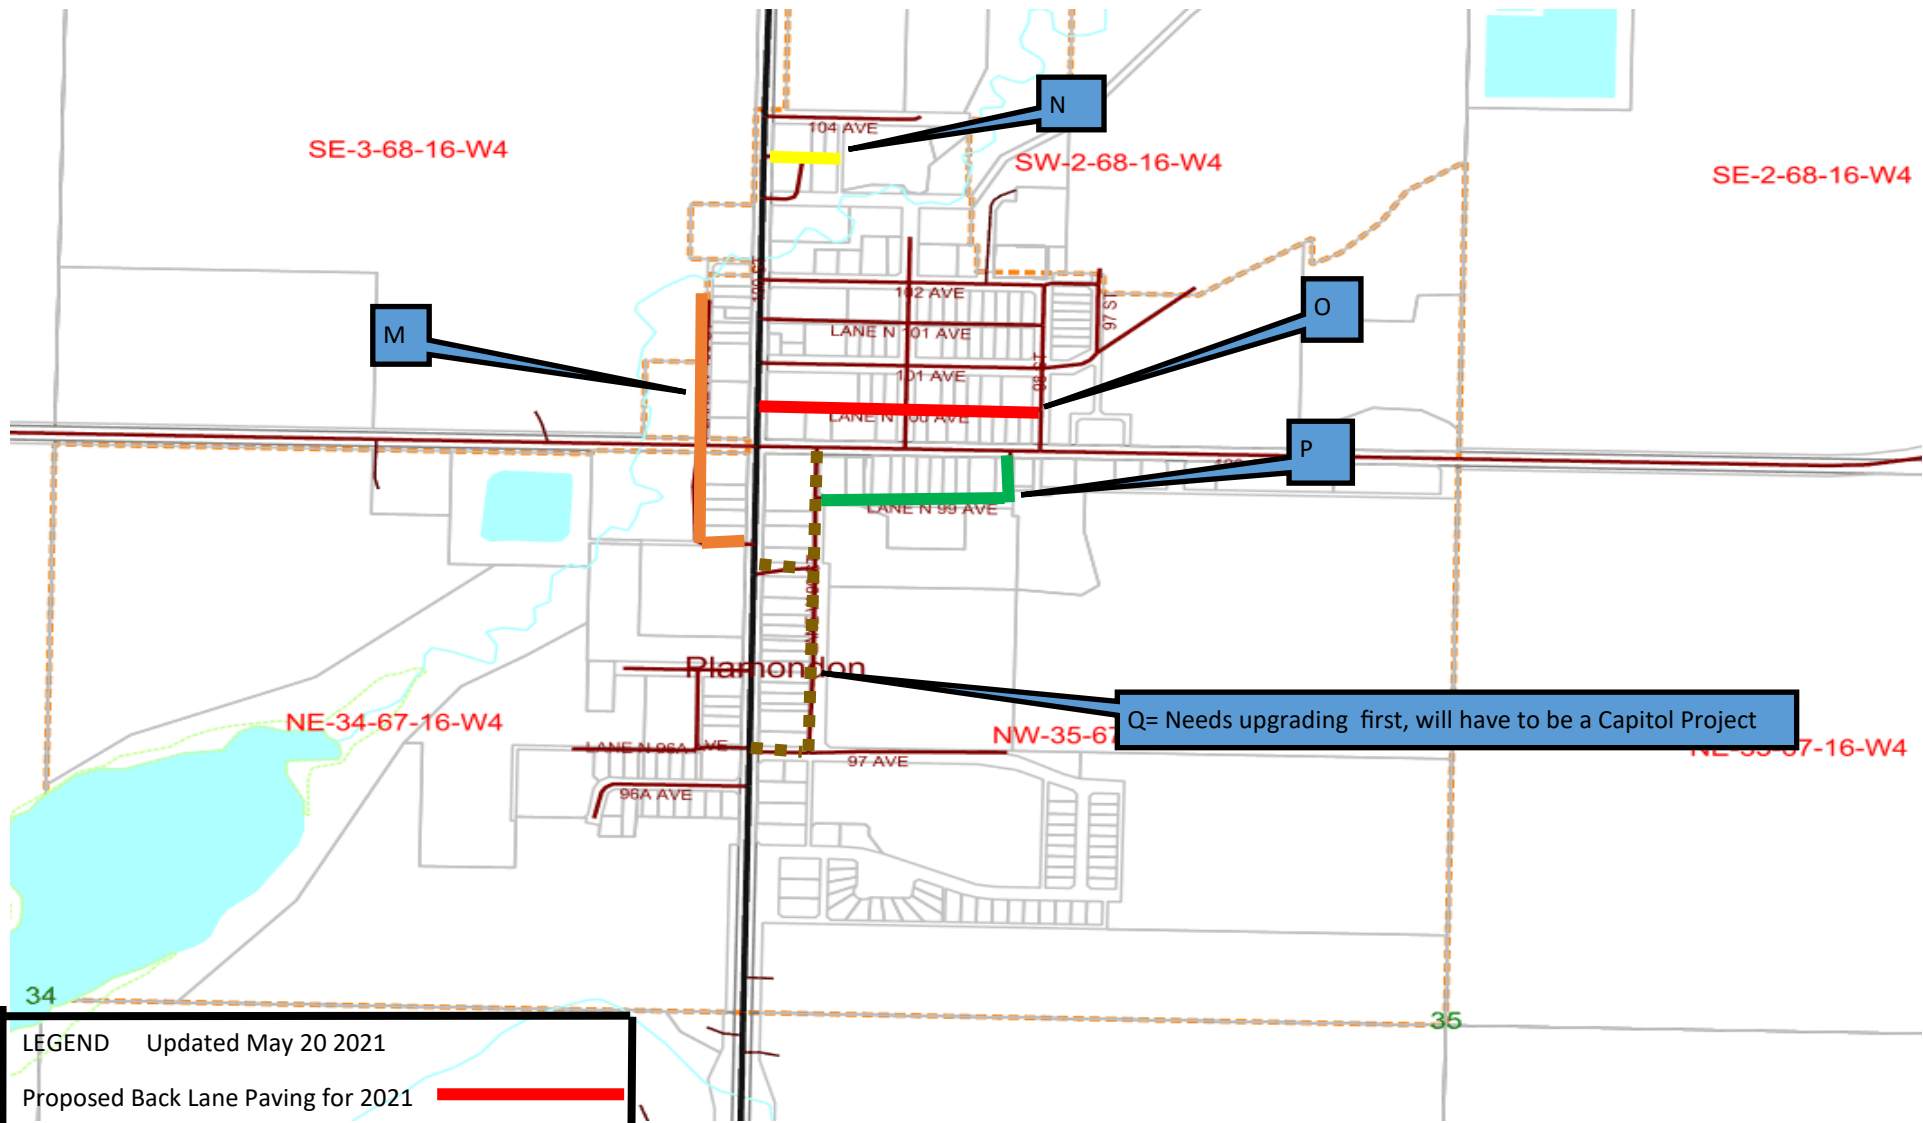

LLB County Back Lane Paving Plan (Hamlet Of Plamondon) 5 Year Plan

LEGEND Updated May 20 2021

- Proposed Back Lane Paving for 2021 █
- Proposed Back Lane Paving for 2022 █
- Proposed Back Lane Paving for 2023 █
- Proposed Back Lane Paving for 2024 █
- Proposed Back Lane Paving for 2025 █