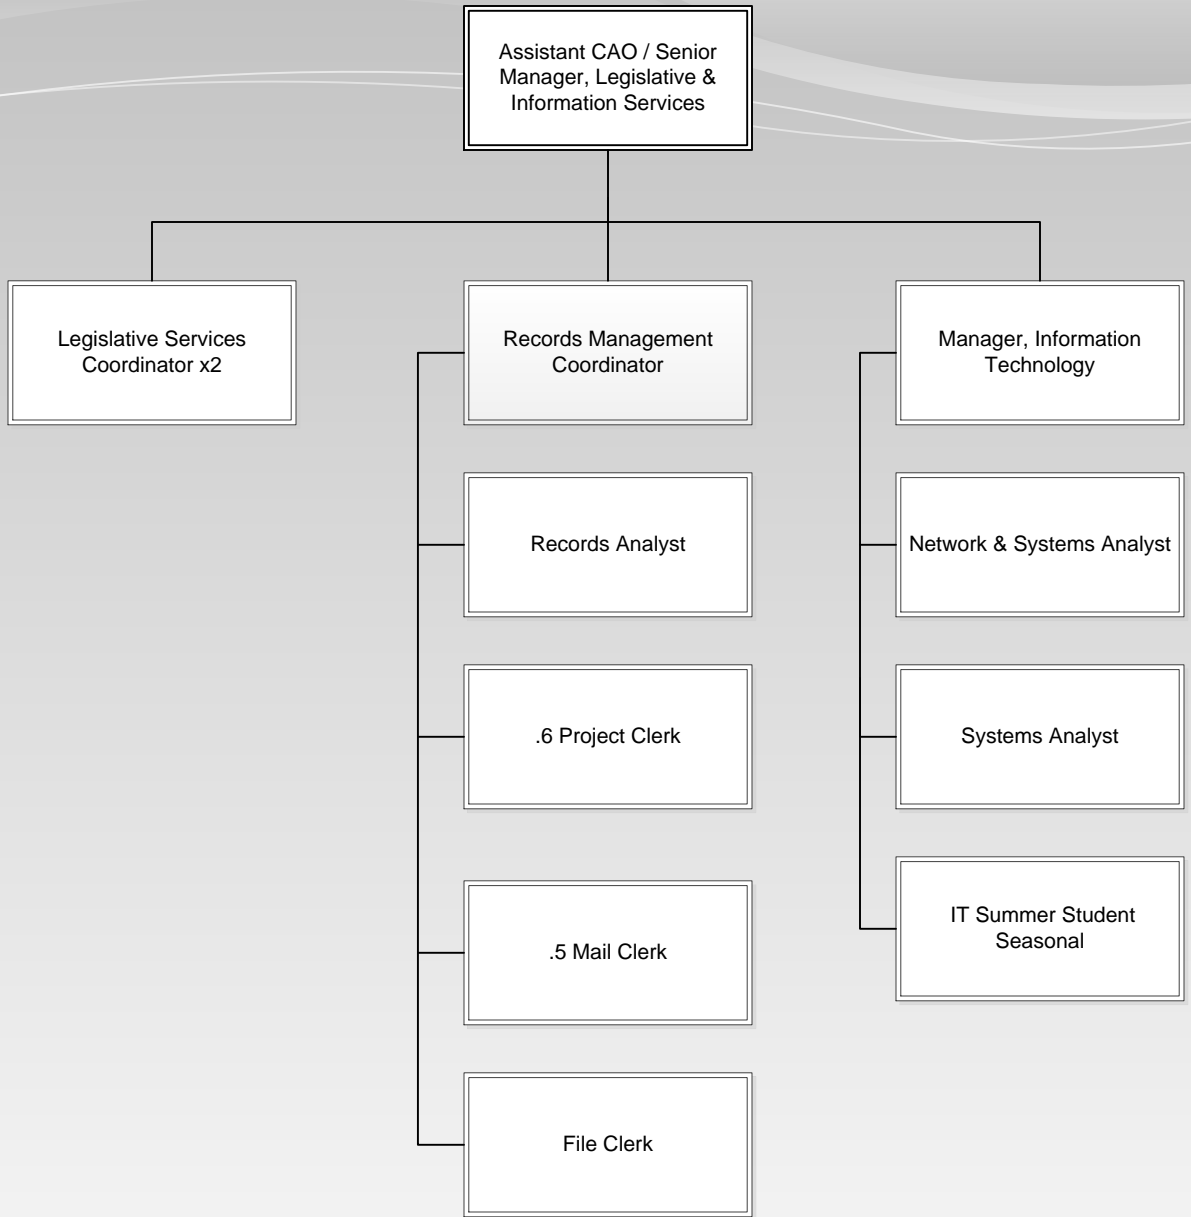

Chief Administrative Officer

Manager, Human Resources

HR / Health & Safety Clerk

Communications Coordinator x2

RCMP Clerk

Manager, Fire Services /
Regional Fire Chief

Human Resources Coordinator

Health & Safety Coordinator

Graphic Designer

Supervisor, Enforcement Services

Fire Services Clerk

Peace Officer II x3

Support Clerk Seasonal

Fire Guardians x11

Fire Chiefs
Plamondon
Owl River
Hylo
Rich Lake
Lac La Biche

Deputy Chiefs
Plamondon
Owl River
Hylo
Rich Lake
Lac La Biche (x2)