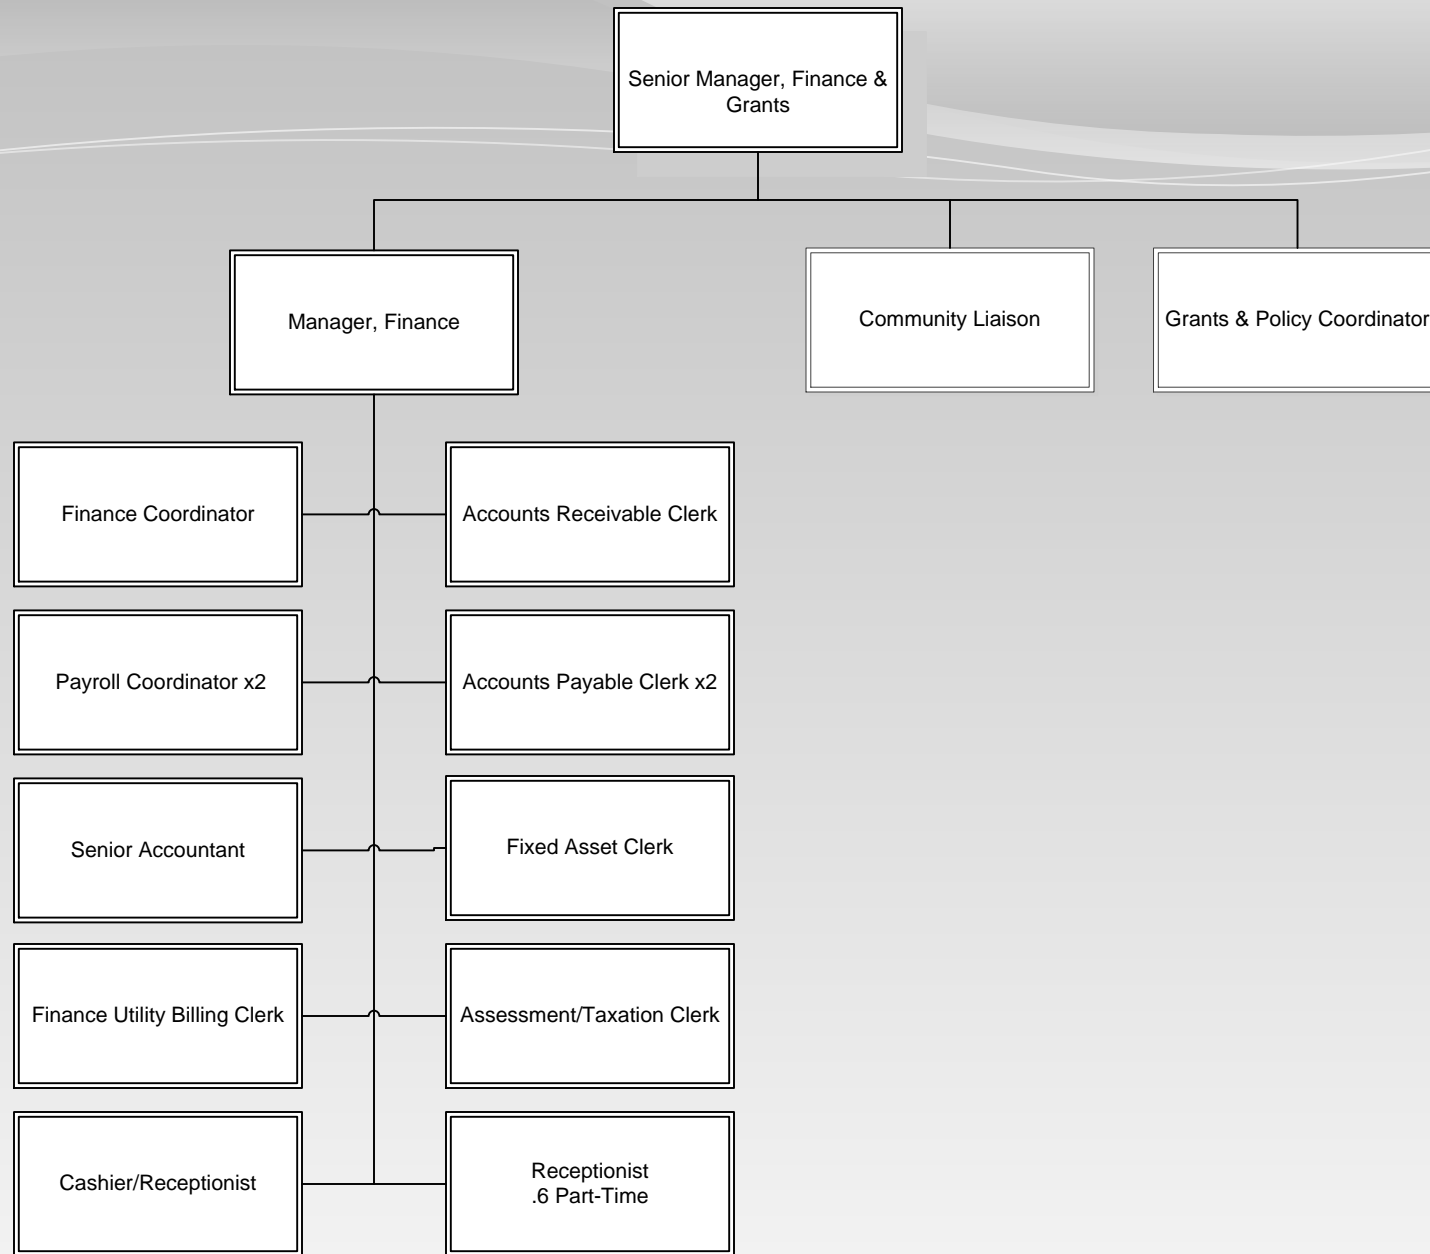

Graphic Designer

Supervisor, Enforcement Services

Fire Services Clerk

Peace Officer II x3

Support Clerk Seasonal

Fire Guardians x11

Fire Chiefs
Plamondon
Owl River
Hylo
Rich Lake
Lac La Biche

Deputy Chiefs
Plamondon
Owl River
Hylo
Rich Lake
Lac La Biche (x2)