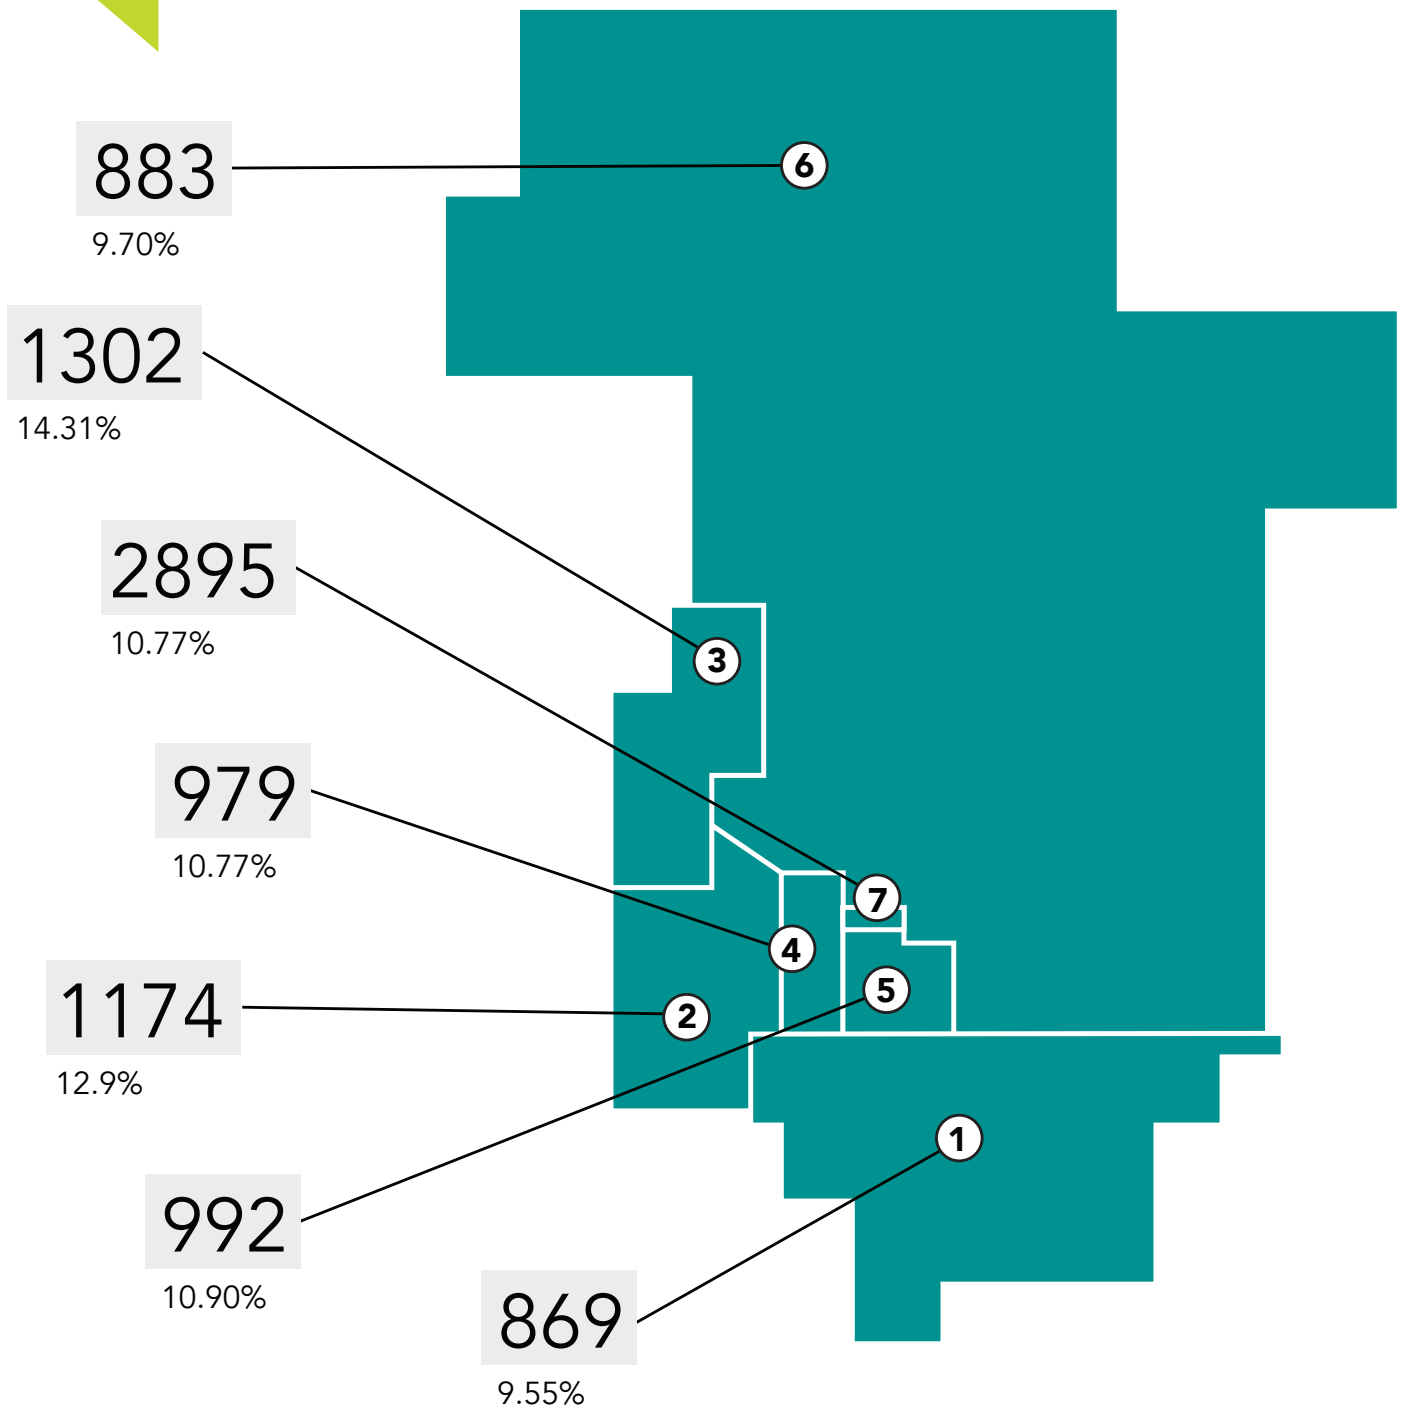

WHO WAS INCLUDED IN THE CENSUS?

Lac La Biche County
welcoming by nature.

A UNIQUE FEATURE OF THE 2013 CENSUS

WAS THE INCLUSION OF THE COUNTY'S

SHADOW POPULATION.

For the first time, the County received approval from Alberta Municipal Affairs to enumerate those people who live and work in the County for a minimum of 30 days within the census year.

The census revealed there are nearly 600 shadow residents living in the County's hamlets and rural areas, and over 2,500 living in northern work camps. Accurately capturing the County's shadow population allows us to account for temporary residents who nonetheless use County services. The size of the shadow population influences the number and types of services that the County provides.

AGE AND GENDER STATISTICS

Lac La Biche County
welcoming by nature.

POPULATION OF LAC LA BICHE COUNTY

Lac La Biche County
welcoming by nature.

12,220 RESIDENTS

PERMANENT POPULATION BY WARD

Lac La Biche County
welcoming by nature.

Lac La Biche County
welcoming by nature.