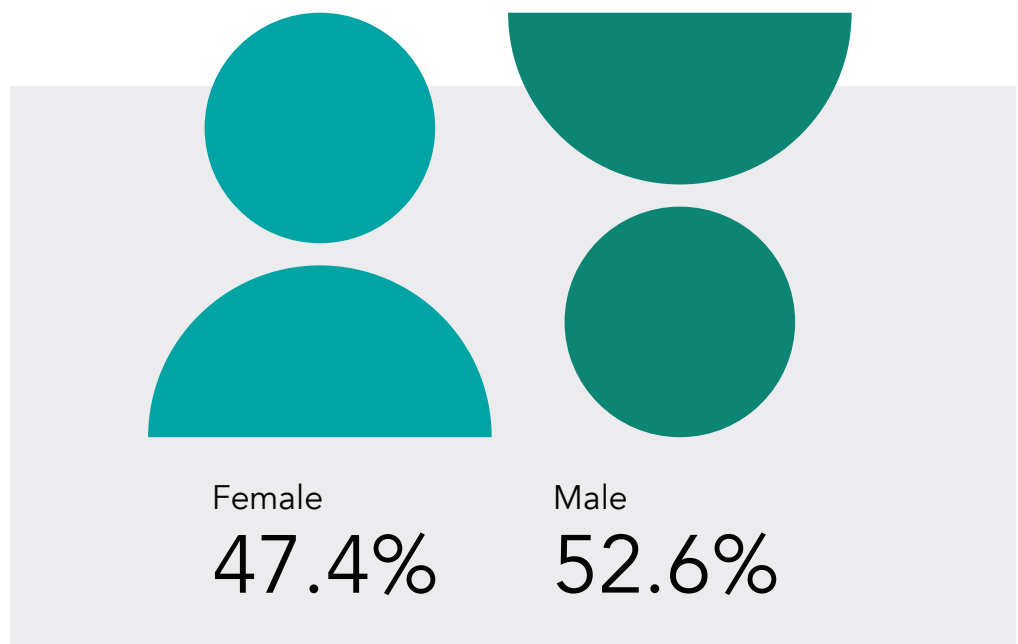

AGE AND GENDER STATISTICS

Lac La Biche County
welcoming by nature.