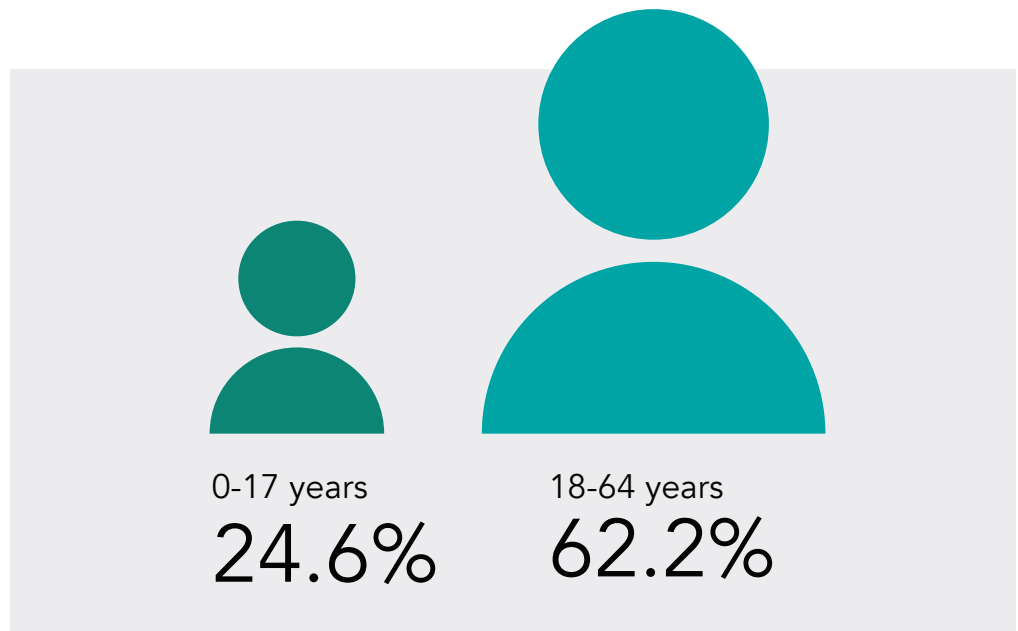

AGE AND GENDER STATISTICS

Lac La Biche County
welcoming by nature.