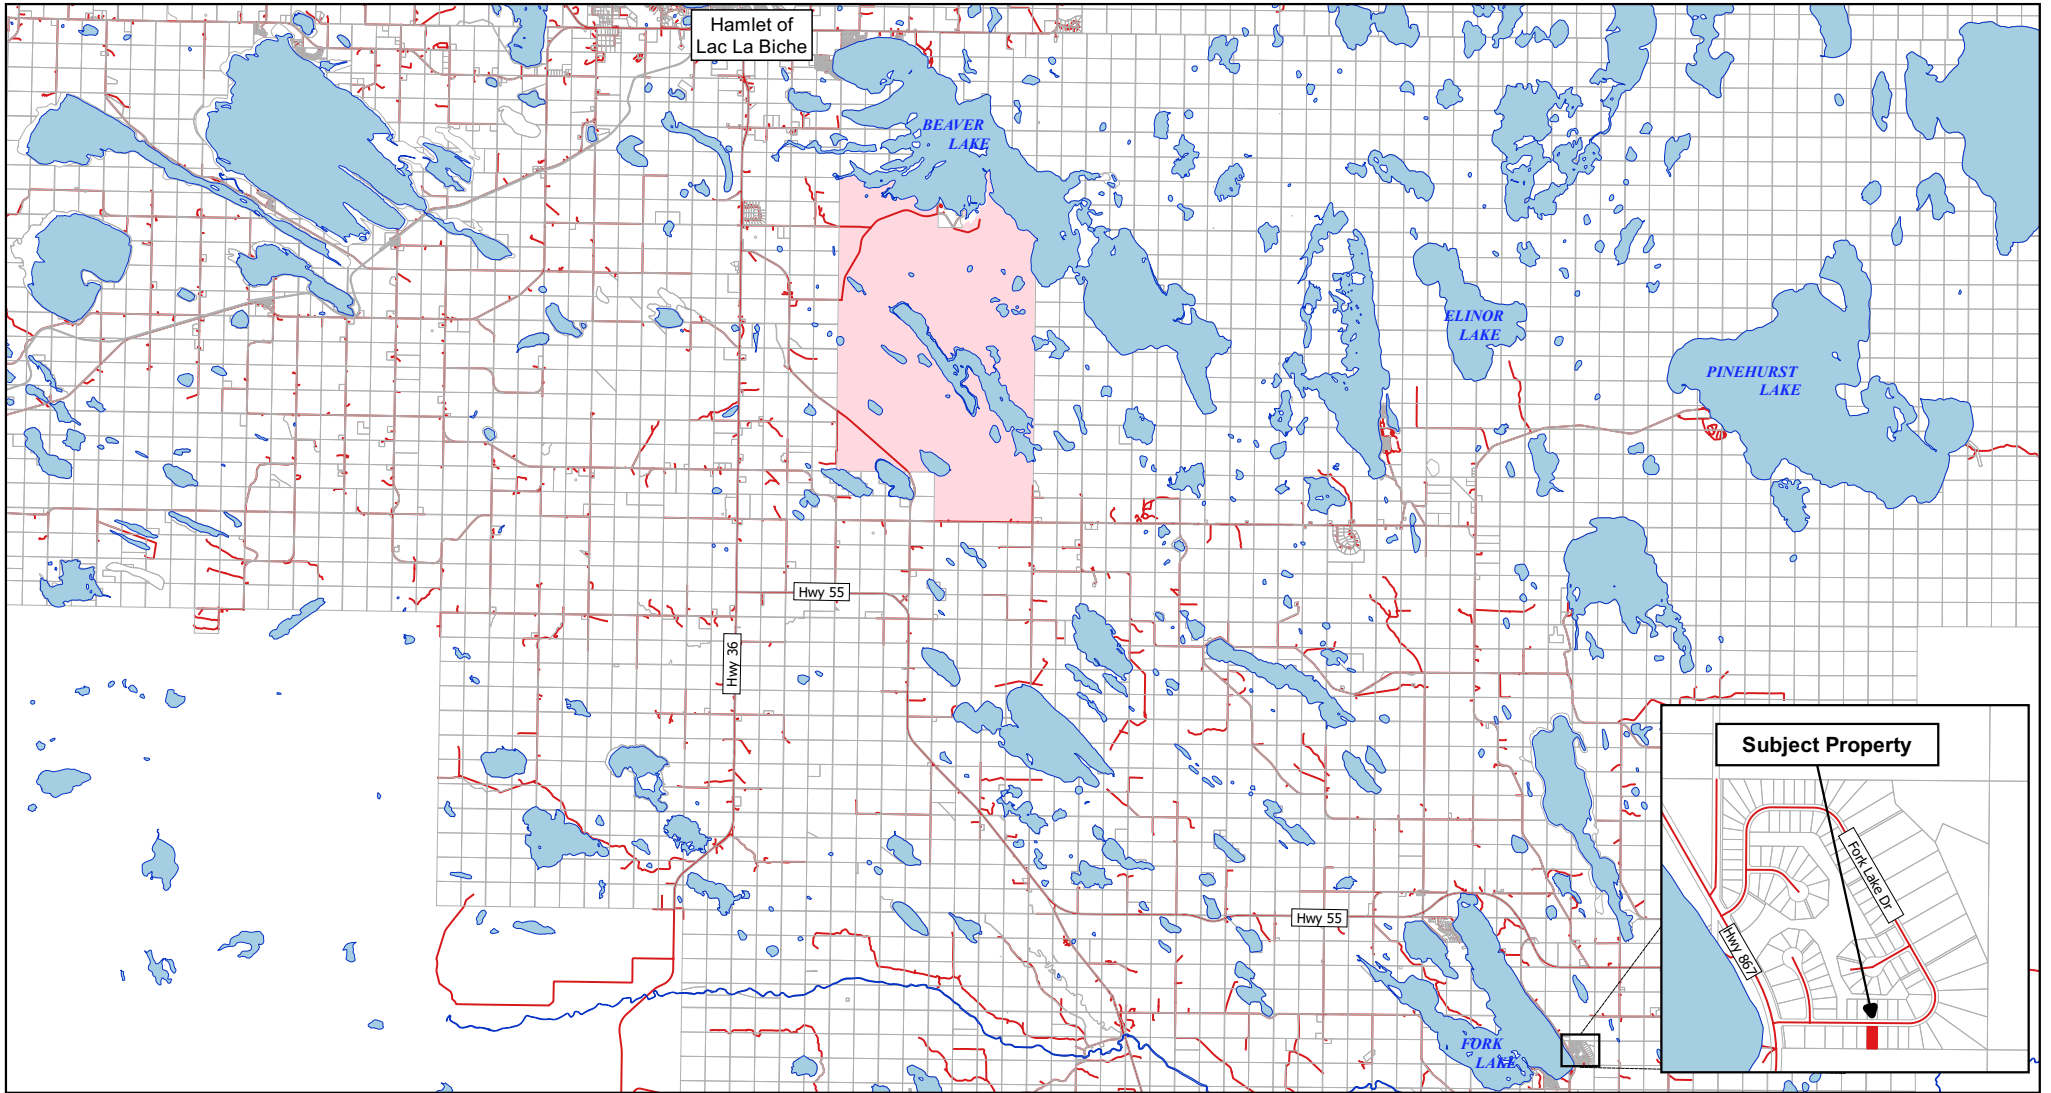

Lac La Biche County
welcoming by nature.

General Location

2023-042
Lot 42, Block 1, Plan 8122115

Map Produced: May 25, 2023

Projection: UTM12 NAD83

Subject Property

0 1 2 km

Lac La Biche County makes no representation or warranties regarding the information contained in this document, including, without limitation, whether said information is accurate or complete. Persons using this document do so solely at their own risk, and Lac La Biche County shall have no liability to such persons for any loss or damage whatsoever. This document shall not be copied or distributed to any person without the express written consent of Lac La Biche County.

Base Map compiled from the Provincial Title Mapping Digital Base.
Spatial Data Warehouse Ltd., November 2022. © 2023 Lac La Biche County. All Rights Reserved.